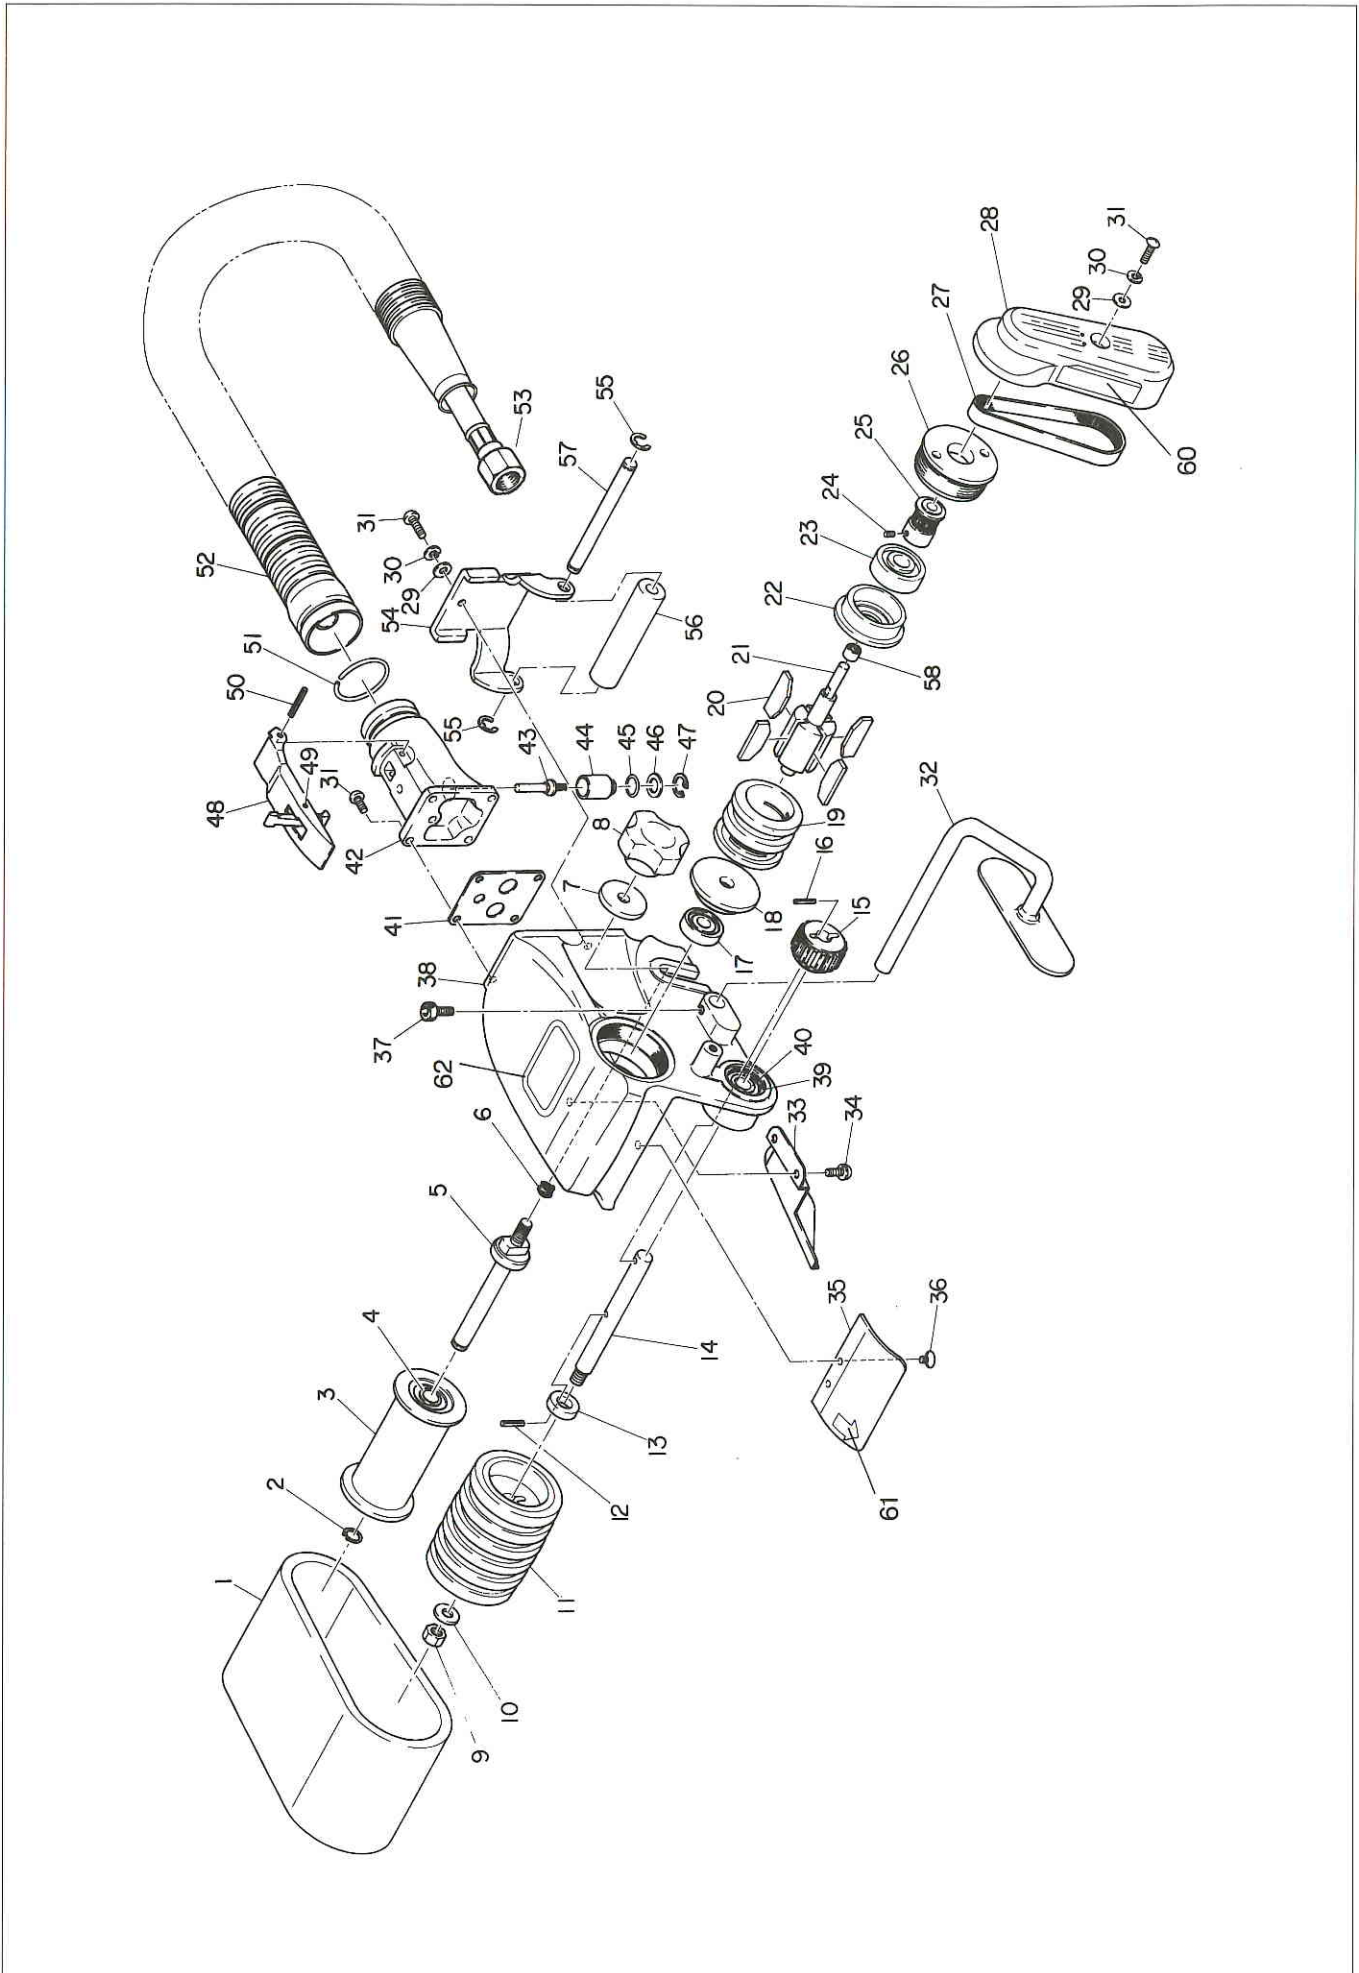

HAIRLINER AHL-60 ASSEMBLY

HAIRLINER AHL-60 PARTS LIST

The Part Numbers with () are included in the Ass'y parts written above them.

No.	Part No.	Part Name	Q'ty	Price
1	TQ01665	Finish Belt AM (# 200)	1	
2	TQ01646	Retaining Ring STW-8	1	
3	TB01181	Idle Pulley Sub Ass'y	1 set	
4	(TQ01685)	Ball Bearing 608VV	2	
5	TQ01645	Idle Shaft	1	
6	TQ01647	Spring 0.5×7.1×4	1	
7	TQ01598	Washer 6.3×24×3.2	1	
8	TQ01648	Knob	1	
9	TP01924	Hex. Nut M6	1	
10	TP00092	Plain Washer M6	1	
11	TB01147	Drive Pulley Ass'y	1 set	
12	TP15729	Spring Pin 3×14	1	
13	TQ01653	Spacer 8×16×4	1	
14	TQ01640	Drive Shaft	1	
15	TQ01641	Belt Pulley B	1	
16	TP11958	Parallel Pin 7A 3×12	1	
17	TP06386	Ball Bearing 607ZZ	1	
18	TP12414	End Plate A	1	
19	TP12415	Cylinder	1	
20	TA9A364	Blade Ass'y (4 pcs./set)	1 set	
21	TQ01638	Rotor	1	
22	TP12418	End Plate B	1	
23	TP12419	Ball Bearing 628ZZ	1	
24	CP05247	Hex. Socket Set Screw 4×5	1	
25	TQ01639	Belt Pulley A	1	
26	TQ01652	Cap	1	
27	TQ01654	Timing Belt 8×186	1	
28	TB01498	Belt Cover Ass'y	1 set	
60	(TQ01666)	Name Plate	1	
29	TP00144	Plain Washer M4	2	
30	TP04075	Washer M4	2	
31	TP02638	Pan Head Screw 4×12	6	
32	TQ01659	Guide	1	
33	TQ01657	Side Cover	1	
34	TQ01154	Pan Head Screw 4×8	2	