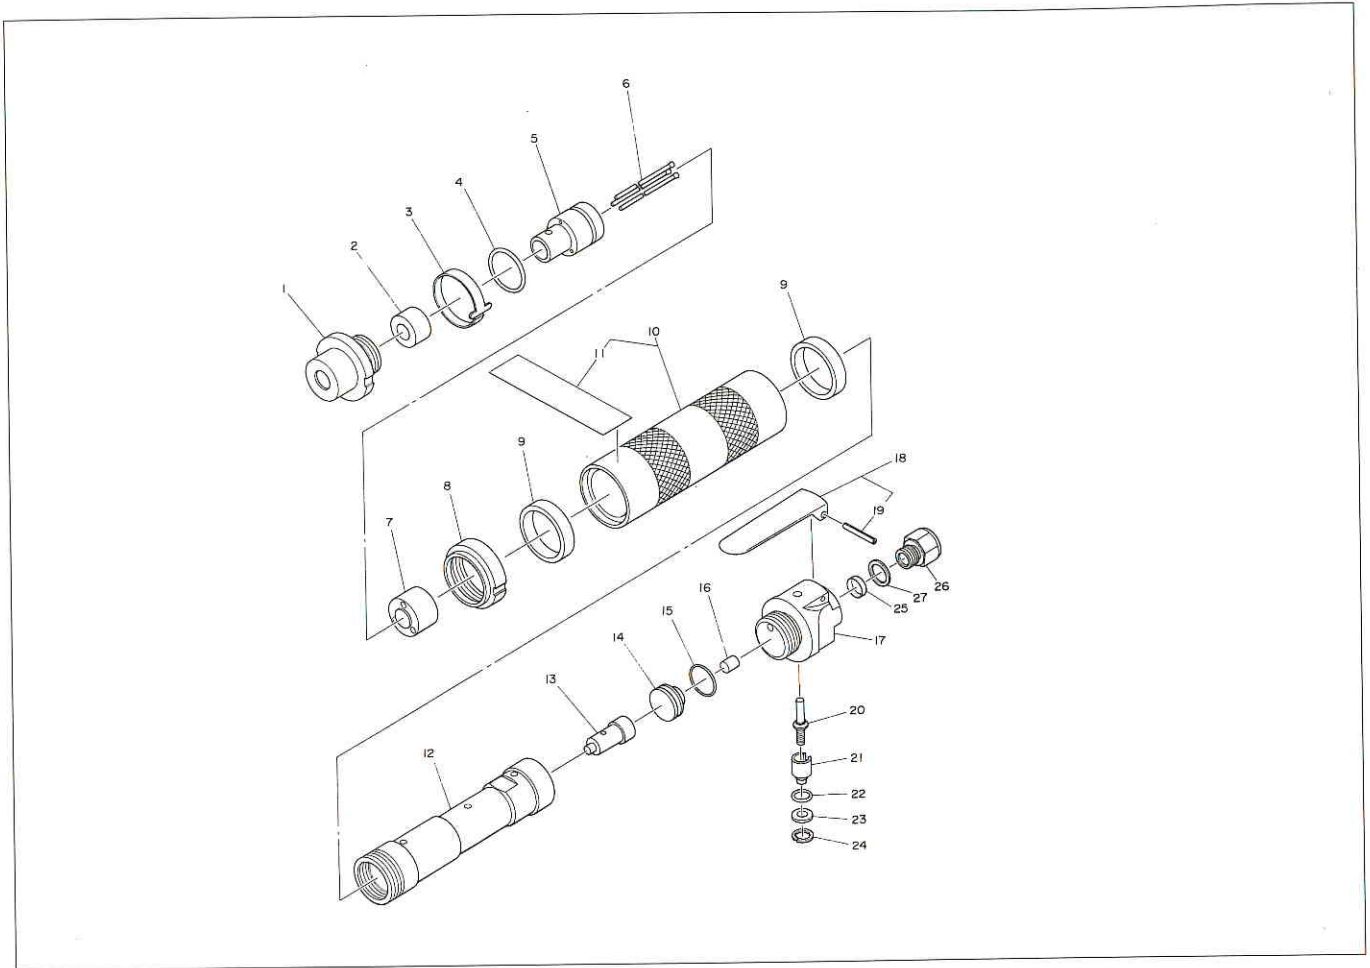

JET CHISEL AJC-16 ASSEMBLY AND PARTS LIST

The parts numbers with () are included in the Ass'y parts written above them.

No.	Part No.	Part Name	Q'ty	Price
1	TQ04558	Lock Ring	1	
2	TQ04559	Muffler	1	
3	TQ03429	Lock Band	1	
4	CP01453	O-Ring P-22A	1	
5	TQ04554	Needle Supporter ϕ 3	1	
6	—	Needle ϕ 3×180 mm	3	
7	TQ04562	Throttle Anvil	1	
8	TQ04557	Lock Nut	1	
9	TQ04556	Urethane Washer 30×34×6	2	
10	TB04325	Cover Ass'y	1 set	
11	(TQ05557)	Label Warning	1	
12	TQ04563	Cylinder	1	
13	TQ03427	Piston	1	
14	TQ04553	End Plate	1	
15	TP13275	O-Ring P-16	1	
16	TQ04564	Cushion	1	
17	TQ04966	Valve Body	1	
18	TB03778	Lever Ass'y	1 set	

No.	Part No.	Part Name	Q'ty	Price
19	(TP00460)	Spring Pin 3×22AW	1	
20	TA93070	Valve Stem Ass'y	1 set	
21	TP06325	Adjust Valve	1	
22	TP11997	O-Ring KS-7	1	
23	TP06326	Spacer 6×12×1.2	1	
24	TP03695	Internal Retaining Ring C-12	1	
25	TQ04929	Filter	1	
26	TQ02349	Bushing M16×PT3/8	1	
27	TQ05564	Washer 16.2×21×1	1	

ACCESSORIES

No.	Part No.	Part Name	Q'ty	Price
	—	Needle ϕ 3×180 mm	3	
	TP16451	Instruction Manual	1	
	TQ02350	Bushing PT3/8×NP3/8	1	
	TQ03262	Hose Nipple PT3/8×3/8		