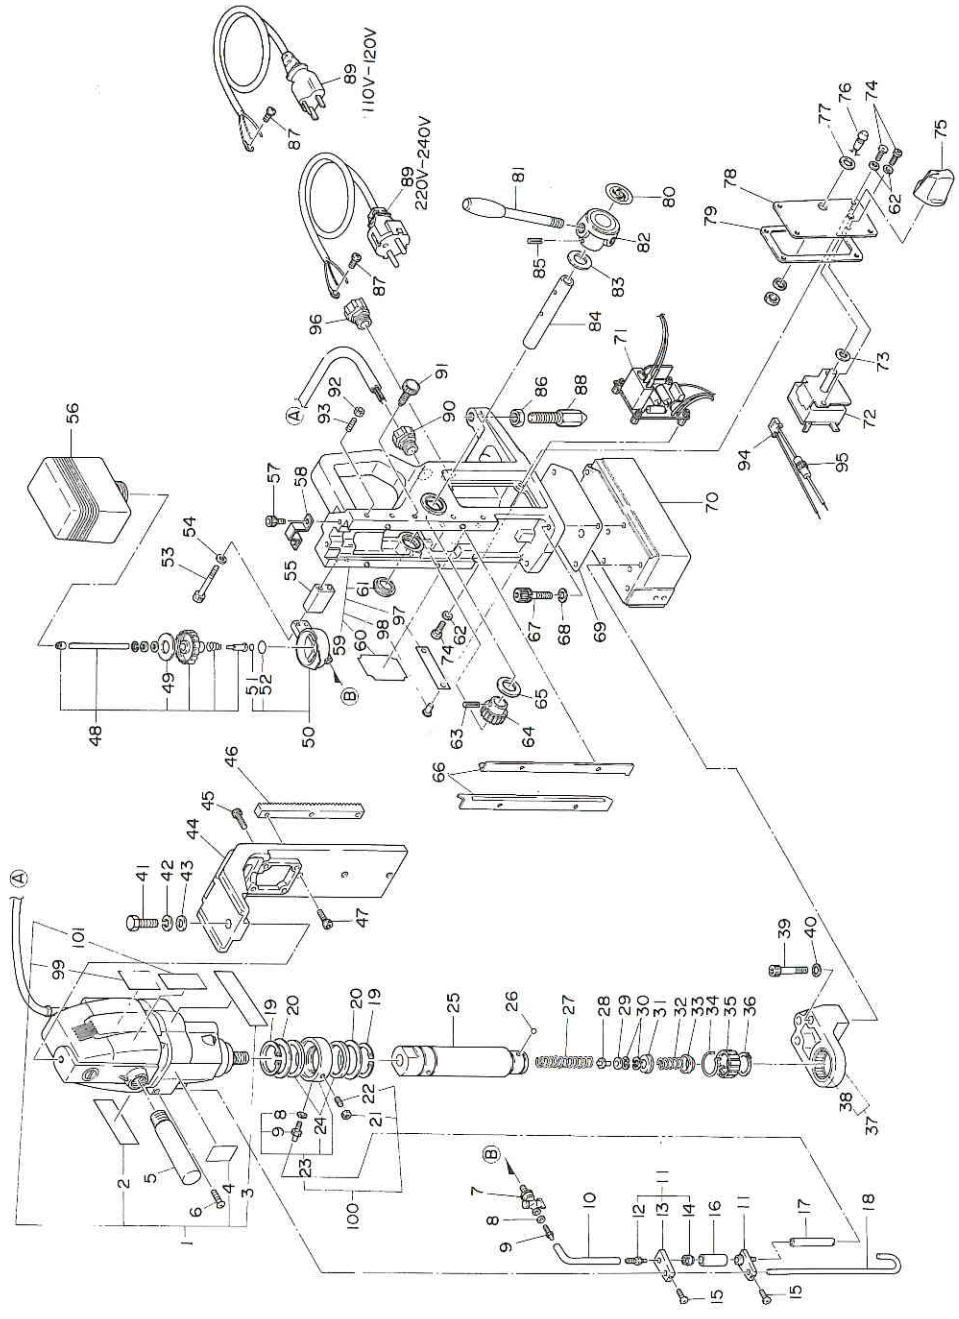

ATRA ACE AO-5000 ASSEMBLY AND PARTS LIST

The part numbers with () are included in the Assy parts written above them.

No.	Part No.	Part Name	Q'ty	Price
1	TB02594	Drill Motor Assy A (220-240V)	1 set	
1	TB04124	Drill Motor Assy A (110-120V)	1 set	
-	(TA9A028)	Carbon Brush Assy	1 set	
2	(TQ05281)	Label Drill rpm	1	
3	(TQ05063)	Label Lubrication	1	
4	(TQ05066)	Label Caution Cutter	1	
99	(TQ05065)	Label Insertion	1	
101	(TQ05064)	Label Mounting the Cutter	1	
5	TB02534	Side Handle Assy	1 set	
6	TP02638	Pan Head Screw 4X12	1	
7	TP14495	P-Valve PT1/8	1	
8	CP21947	Packing S-4.7X8X0.8	1	
9	TP14500	Hose Nipple	1	
10	TB01098	Tube 4X7X3000 Assy (190mm)	1 set	
11	TA99504	Oil Dropper Plate Assy	2 set	
12	(TP15816)	Dropper Nipple	2	
13	(TP15817)	Dropper Plate	2	
14	(TP15818)	Dropper Packing	2	
15	TP02797	Pan Head Screw 4X6	2	
16	TP15819	Dropper Pipe	1	
17	TB01098	Tube 4X7X3000 Assy (150mm)	1 set	
18	TQ03397	Oil Ring Stopper	1	
19	TP14969	External Retaining Ring ISTW-38	2	
20	TP12773	Washer 38.5X54X1	2	
100	TA99694	Oil Ring Sub Assy	1 set	
21	(LP10496)	Hex. Nut M6	1	
22	(TP15983)	Hex. Socket Set Screw With Cup Point 6X30	1	
23	TB00496	Oil Ring Sub Assy	1 set	
8	(CP21947)	Packing S-4.7X8X0.8	1	
9	(TP14500)	Hose Nipple	1	
24	(TP14499)	Oil Seal GD 38X48X4	2	
25	TQ03120	Arbor Body	1	
26	TB01672	Ball 5/16 Assy	1 set	
27	TP15998	Spring 1.6X16.2X120	1	
28	TQ01895	Pilot Spacer	1	
29	TP15848	Spacer 10.5X19X5	1	
30	TP13905	Internal Retaining Ring RTW-19	2	
31	TB01348	Washer Assy	1 set	
32	TQ01898	Spring 0.8X12X31	1	
33	TB01349	Push Ring Assy	1 set	
34	TQ01896	Rotating Spring	1	
35	TQ01897	Sleeve	1	