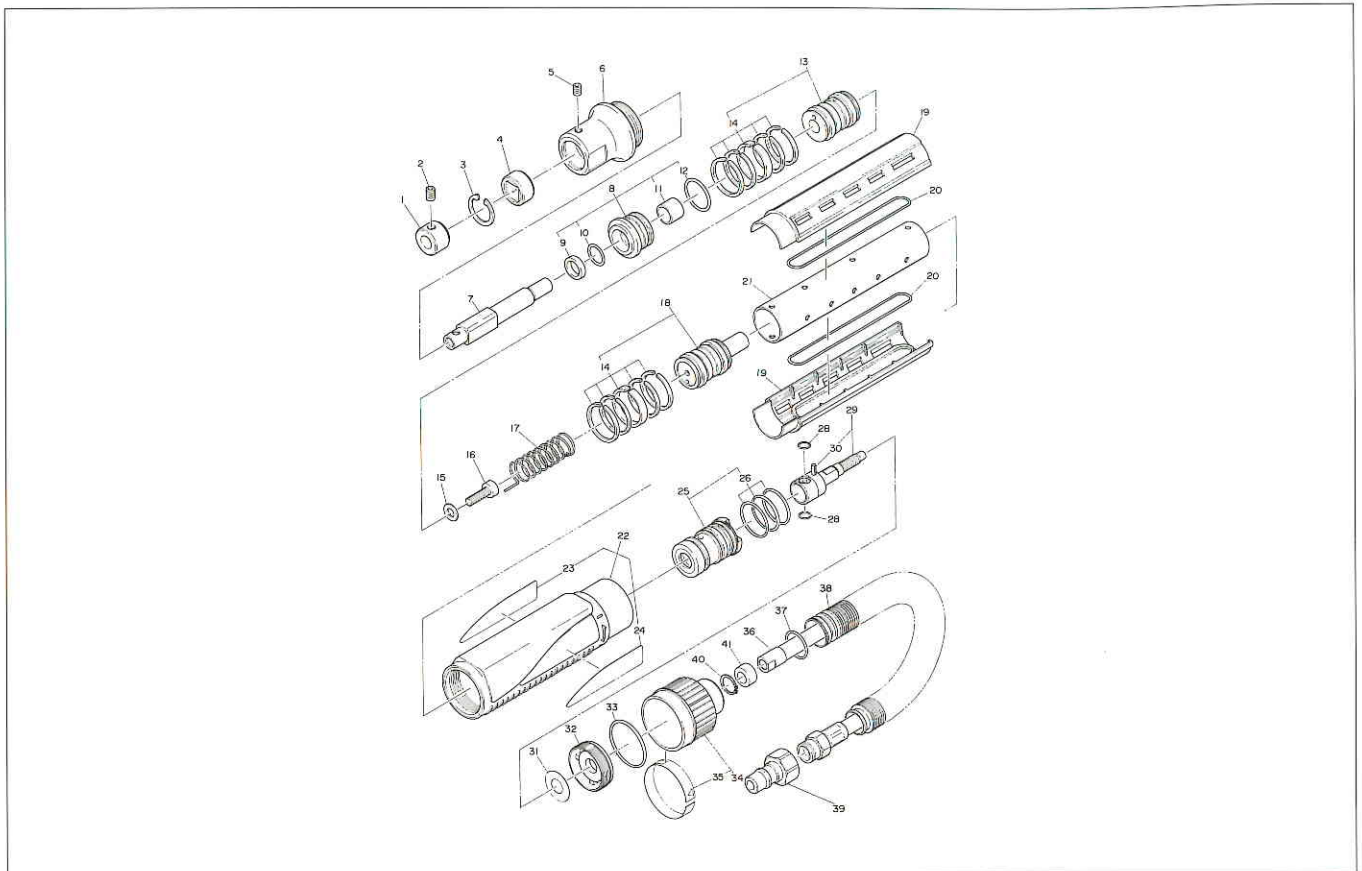

# SUPER HAND ASH-800 ASSEMBLY AND PARTS LIST

The Part Numbers with ( ) are included in the Ass'y parts written above them.

No.	Part No.	Part Name	Q'ty	Price
1	TQ04988	Collar	1	
2	TQ00485	Hex. Socket Set Screw with Flat Point 5×6	1	
3	CQ03877	Internal Retaining Ring IRTW-18	1	
4	TQ04986	Guide	1	
5	TP00639	Hex. Socket Set Screw with Flat Point 4×3	1	
6	TQ04984	Front Case	1	
7	TQ04987	Holder	1	
8	TB03853	Front End Cap Ass'y	1 set	
9	(TP03978)	Oil Seal G 10×14×13	1 set	
10	(TA9A101)	U Seal Ass'y	1 set	
11	(TQ01971)	Bushing	1	
12	(CP24319)	O-Ring JASO-1018	1	
13	TB03854	Front Piston Ass'y	1 set	
14	TB03928	Piston Ring Ass'y	2 sets	
15	TP02152	Washer M5	1	
16	TP00126	Hex. Socket Head Cap Screw 5×16	1	
17	TQ04994	Spring 0.8×13.5×40	1	
18	TB03856	Rear Piston Ass'y	1 set	

No.	Part No.	Part Name	Q'ty	Price
19	TQ05000	Partition	2	
20	TQ05007	O-Ring S-63	2	
21	TQ04999	Cylinder	1	
22	TB03918	Housing Ass'y	1 set	
23	(TQ05069)	Label Warning	1	
24	(TQ05010)	Label Model Number	1	
25	TB03857	Rear End Cap Ass'y	1 set	
26	(CP24319)	O-Ring JASO-1018	3	
28	TP11994	O-Ring P-4	2	
29	TB03878	Hose Nipple Ass'y	1 set	
30	(TP07006)	Spring Pin 2×8		
31	TQ05002	Shim	1	
32	TQ05001	Lock Plate	1	
33	CP25822	O-Ring JASO-2018	1	
34	TB03861	Valve Ring Ass'y	1 set	
35	(TQ05012)	Label Serial Number	1	
36	TQ04983	Charge Hose	1	
37	CP25581	O-Ring JASO-1015	1	
38	TQ01125	Exhaust Hose	1	
39	CB14096	20PFF PLA Ass'y	1 set	
40	TQ05009	External Retaining Ring STW-7	1	
41	TQ05353	Spacer 7.1×12.2×6	1	