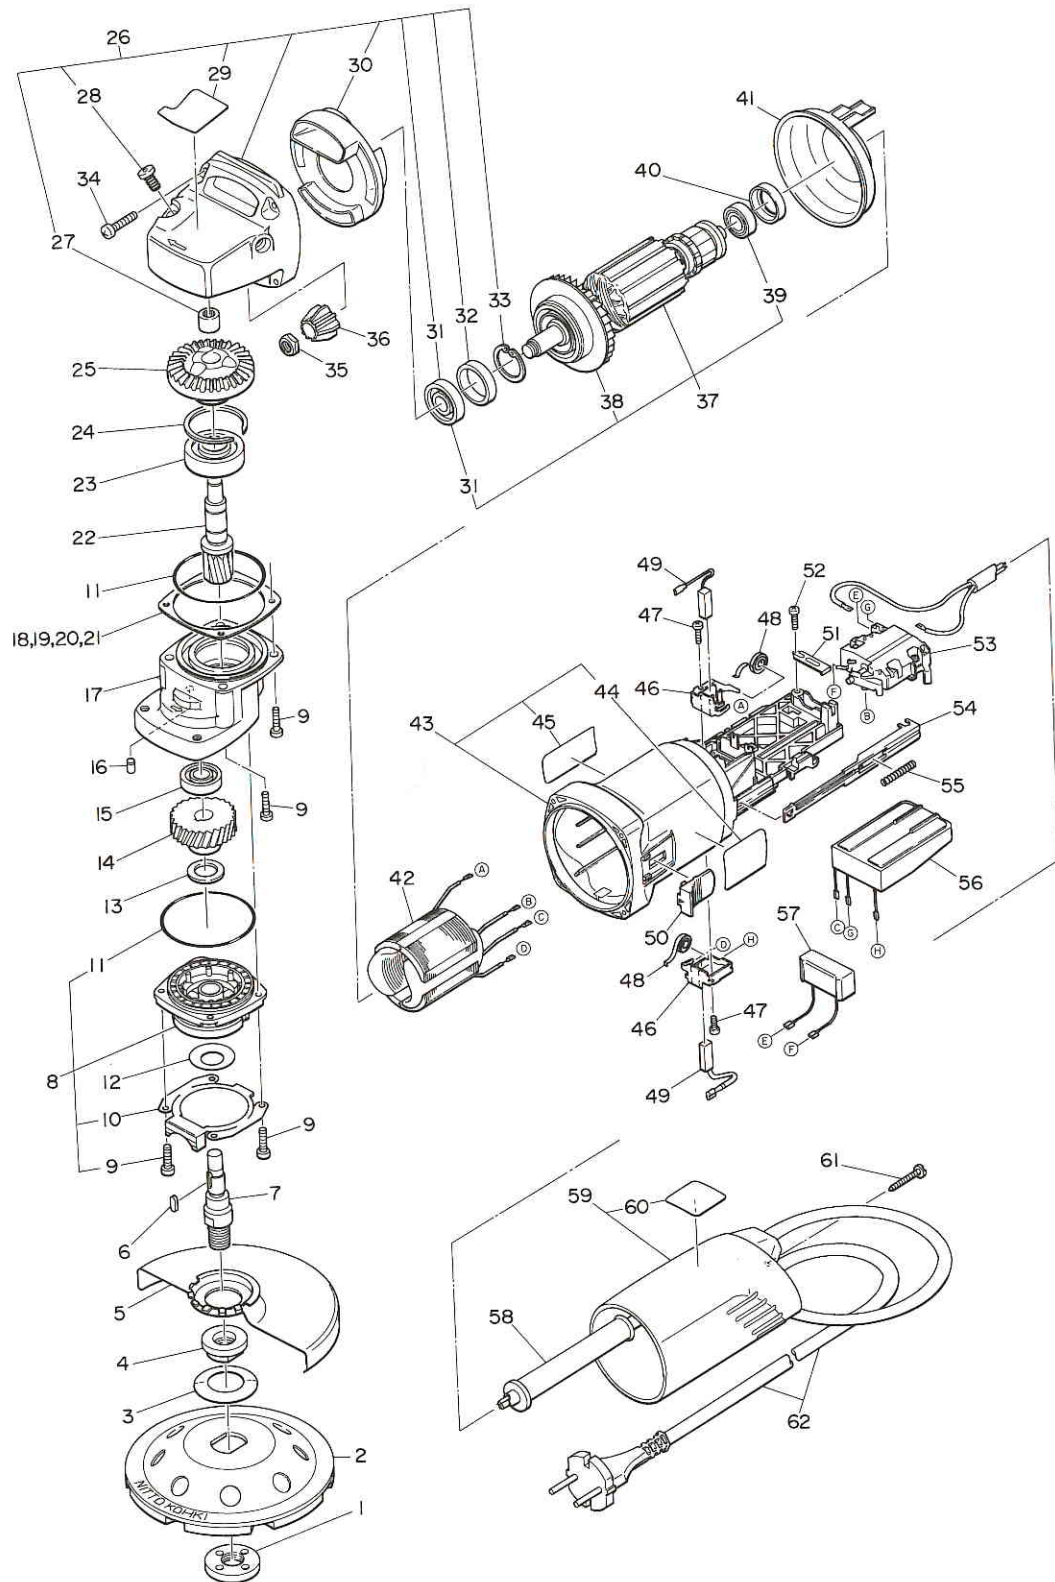

# MILL SCALER EMS-110A PARTS LIST

The part numbers with ( ) are included in the Ass'y parts written above them.

No.	Part No.	Part Name	Q'ty	Price
1	TP18482	Outer Flange	1	
2	TA9A931	Jet Wheel 110 Ass'y	1 set	
3	TP18483	Belleville Spring BD-37	1	
4	TP18481	Driving Flange	1	
5	TQ03801	Wheel Guard	1	
6	TP10130	Sunk Key 3×3×10	1	
7	TP18167	Spindle	1	
8	TB03325	Bearing Case Ass'y A	1 set	
9	(TP03030)	Hex. Socket Head Cap Screw 4×12	8	
10	(TQ03803)	Quick Release Lever	1	
11	(TQ01578)	O-Ring 46×48×1	2	
12	TQ03796	Washer	1	
13	TQ03800	Spacer 10×18.5×1.2	1	
14	TP18166	Gear	1	
15	TP00468	Ball Bearing 608ZZ	1	
16	TP18171	Bush	1	
17	TQ03799	Gear Case Flange	1	
18	TQ03822	Spacer For Bearing Case 0.1mm	1	
19	TQ03823	Spacer For Bearing Case 0.15mm	1	
20	TQ03824	Spacer For Bearing Case 0.2mm	1	
21	TQ03825	Spacer For Bearing Case 0.3mm	1	
22	TQ03926	Gear Spindle	1	
23	TP16791	Ball Bearing 6201 Lu/2A	1	
24	TQ03888	Retaining Internal Ring-Uniform Section AR-32	1	
25	TQ03797	Gear	1	
26	TB03321	Gear Case Ass'y A	1 set	
27	(TP16788)	Needle Bearing HK0808	1	
28	(TB03234)	Lock Button Ass'y	1 set	
29	(TQ03840)	Label Warning	1	
30	(TQ04210)	Air Deflector Ring	1	
31	(TQ04203)	Ball Bearing 608LU	1	
32	(TP16785)	Gum Ring A	1	
33	(TQ04214)	Retaining Ring	1	