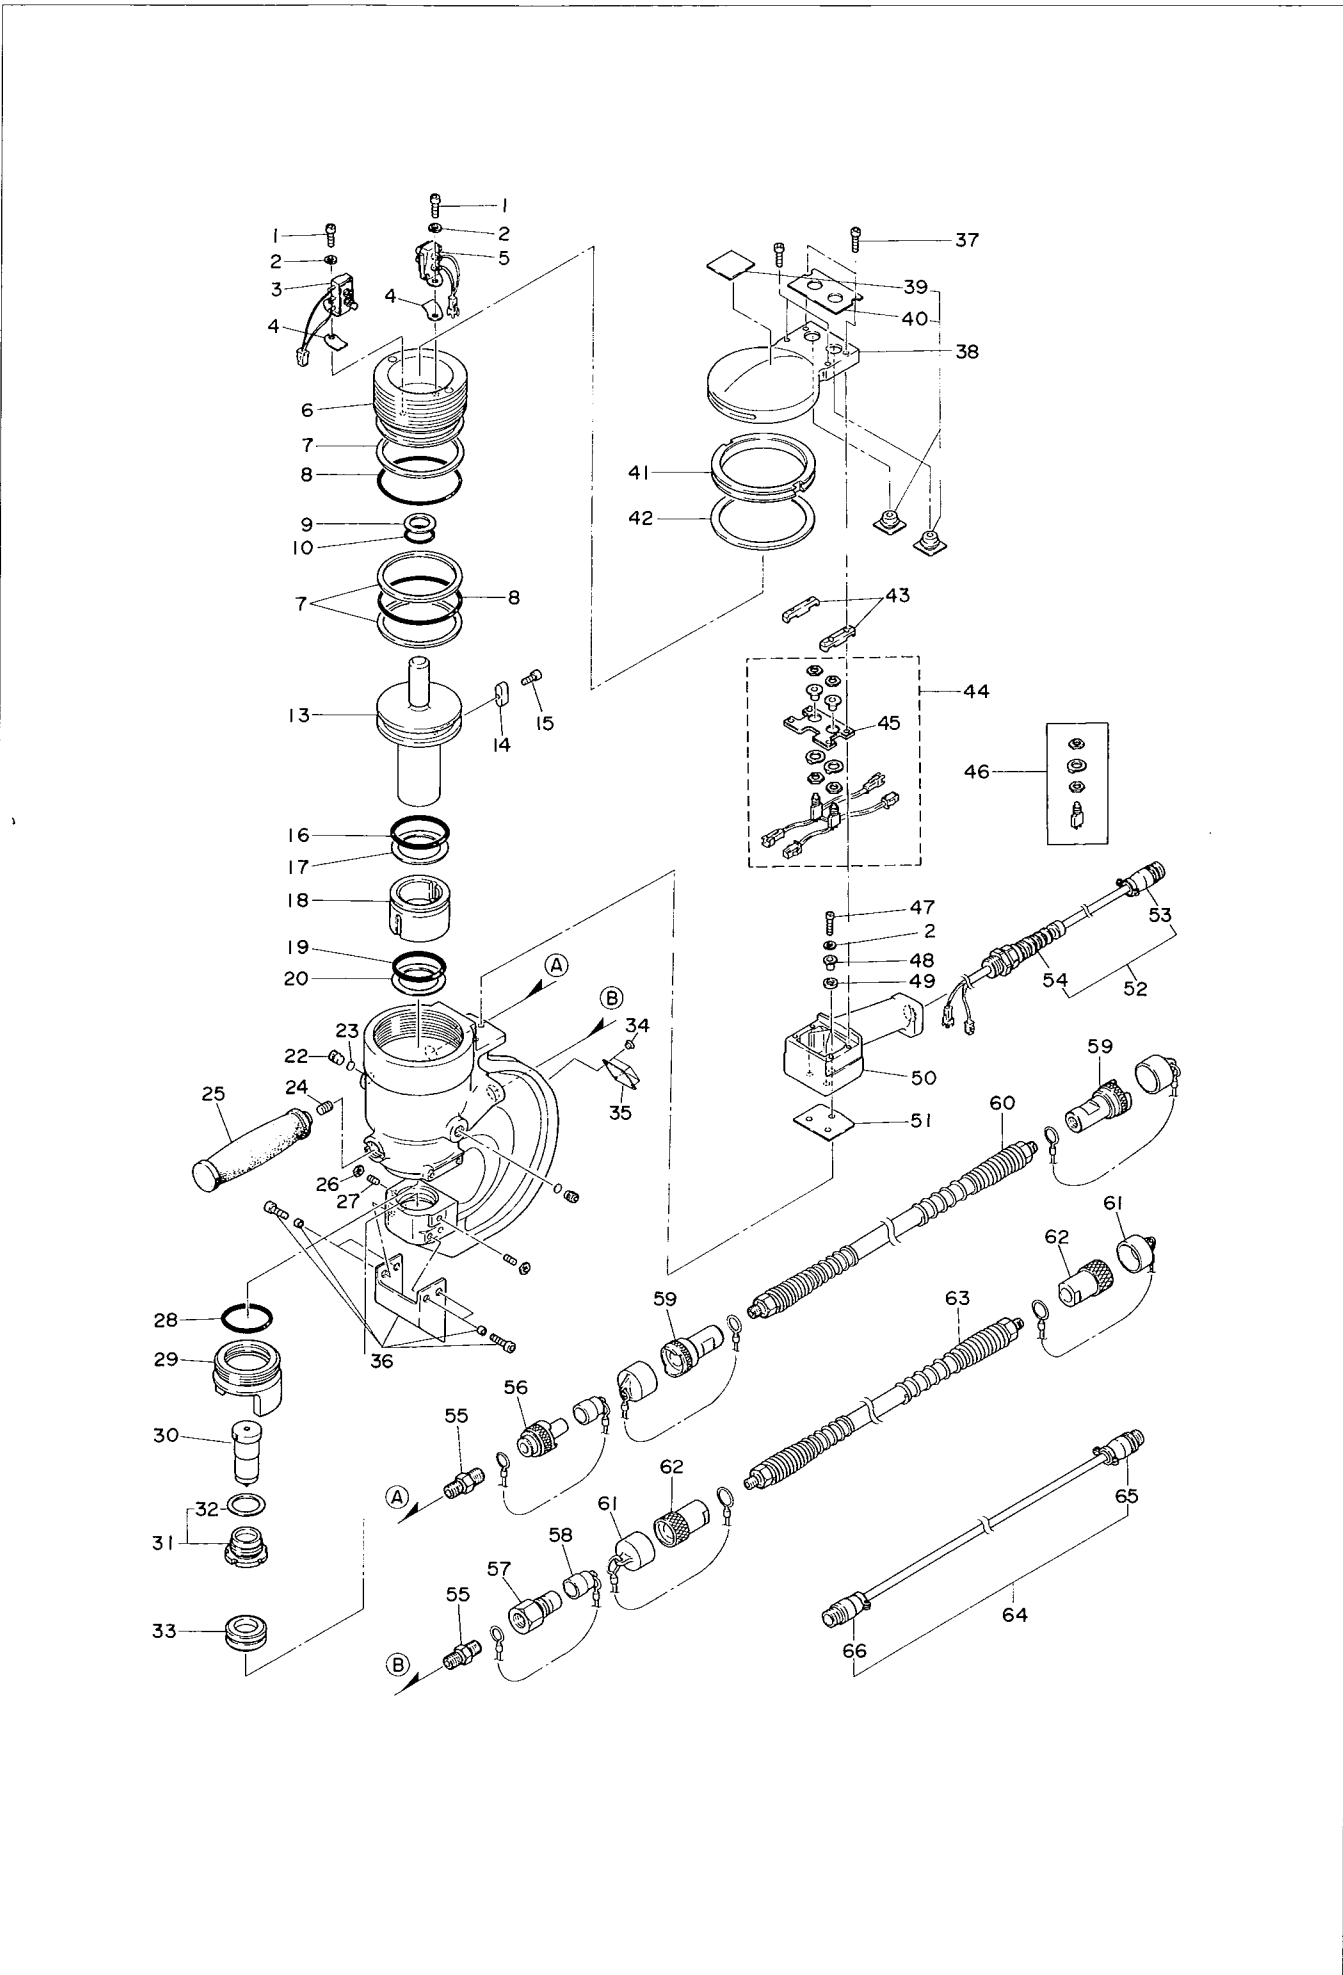

# SELFER ACE HS06-1322 PARTS LIST

The parts numbers with ( ) are included in the Ass'y parts written above them.

No.	Part No.	Part Name	Q'ty	Price
1	TP01644	Hex. Socket Head Cap Screw 6X12	2	
2	TP00629	Spring Washer M6	5	
3	TB02286	Limit Switch Lower End Ass'y	1 set	
4	(TQ02047) (TQ02048)	Sim 1.0 (for Adjustment) Sim 0.5 (for Adjustment)		
5	TB02277	Limit Switch Upper End Ass'y	1 set	
6	TQ02067	Cap	1	
7	TQ02068	Back-up Ring P-75 T3	3	
8	TQ02065	O-Ring P-75 PUR	2	
9	CP23977	Back-up Ring P-20 T2	1	
10	TQ02016	O-Ring P-20	1	
13	TQ02064	Ram	1	
14	TQ02006	Parallel Key 10X8X22	1	
15	TP06342	Hex. Socket Head Cap Screw 4X10	1	
16	TQ02002	O-Ring P-60 PUR	1	
17	TQ02003	Back-up Ring P-60 T2	1	
18	TQ01999	Bushing	1	
19	TQ02000	O-Ring P-45 PUR	1	
20	TQ02001	Back-up Ring P-45 T2	1	
22	TQ02054	Set Screw	2	
23	TQ02055	Copper Packing 10X15	2	
24	TQ02004	Hex. Socket Set Screw with Dog Point 8X16	1	
26	TQ01050	Small Hex. Nut M8	2	
27	TQ02304	Hex. Socket Set Screw with Cone Point 8X20	2	
28	CP28124	O-Ring P-45	1	
29	TQ02073	Stripper	1	
30	TJ06676	D Punch 22	1	
31	TA99036	Lock Nut Ass'y	1 set	
32	(TP07009)	Urethane Washer 31X40X3.1	1	
33	TJ06677	D Die 22	1	
34	TP05136	Drive Rivet NO.2X4.8	4	
35	TQ03225	Plate Model Number	1	
37	TP04154	Hex. Socket Head Cap Screw 4X16	4	
38	TB02468	Head Cover Ass'y	1 set	
39	(TQ03223)	Label Warning	1	
40	(TQ03222)	Label Switch	1	
41	TQ02070	Lock Ring	1	
42	TQ02205	Folding Washer	1	
43	TQ02051	Spacer	2	
44	TB02387	Switch Plate Ass'y	1 set	
45	(TB01924)	Switch Plate Sub Ass'y	1 set	
46	(TP13751)	Push Switch MBU 106F-11	2	
47	TP10953	Hex. Socket Head Cap Screw 6X18	3	