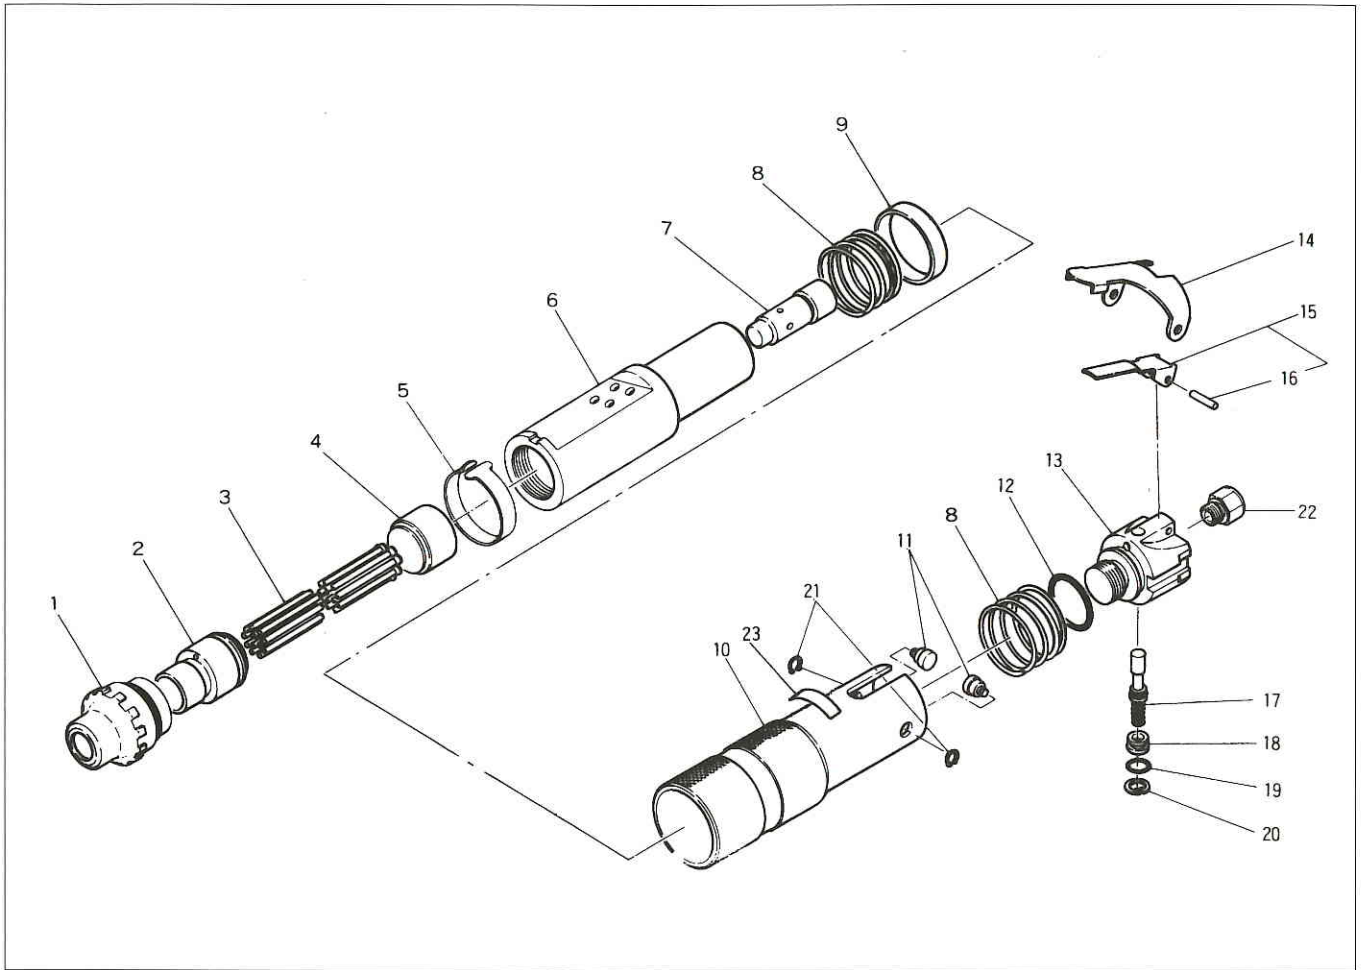

JET CHISEL JEX-20 ASSEMBLY AND PARTS LIST

The parts numbers with () are included in the Ass'y parts written above them.

No.	Part No.	Part Name	Q'ty	Price
1	TP14689	Lock Ring	1	
2	TP00337	Needle Supporter ϕ 3	1	
3	—	Needle ϕ 3 \times 180 mm	12	
4	TP00336	Throttle Anvil	1	
5	TP14593	Lock Band	1	
6	TA99176	Cylinder Ass'y	1 set	
7	TP00332	Piston	1	
8	TP14594	Spring 2.2 \times 40.5 \times 34	2	
9	TP14595	Stopper	1	
10	TB03110	Cover Ass'y	1 set	
23	(TQ02207)	Warning Label CE Mark	1	
11	TP14599	Lever Pin	2	
12	LP12795	O-Ring	1	
13	TP15229	Valve Body	1	
14	TP14597	Throttle Lever	1	

No.	Part No.	Part Name	Q'ty	Price
15	TA98982	Throttle Lever Ass'y	1 set	
16	(TP01921)	Spring Pin ϕ 3 \times 18	1	
17	TA98983	Throttle Valve Ass'y	1 set	
18	TP14601	Valve Cap	1	
19	TP14604	O-Ring	1	
20	TP03695	Internal Retaining Ring C-12	1	
21	TP02853	Retaining Ring E-4	2	
22	TQ02349	Bushing M16 \times PT3/8	1	

ACCESSORIES

No.	Part No.	Part Name	Q'ty	Price
	—	Needle ϕ 3 \times 180 mm	12	
	TQ02350	Bushing PT3/8 \times NPT3/8	1	
	TQ03262	Hose Nipple PT3/8 \times 3/8	1	
	TP16451	Instruction Manual	1	