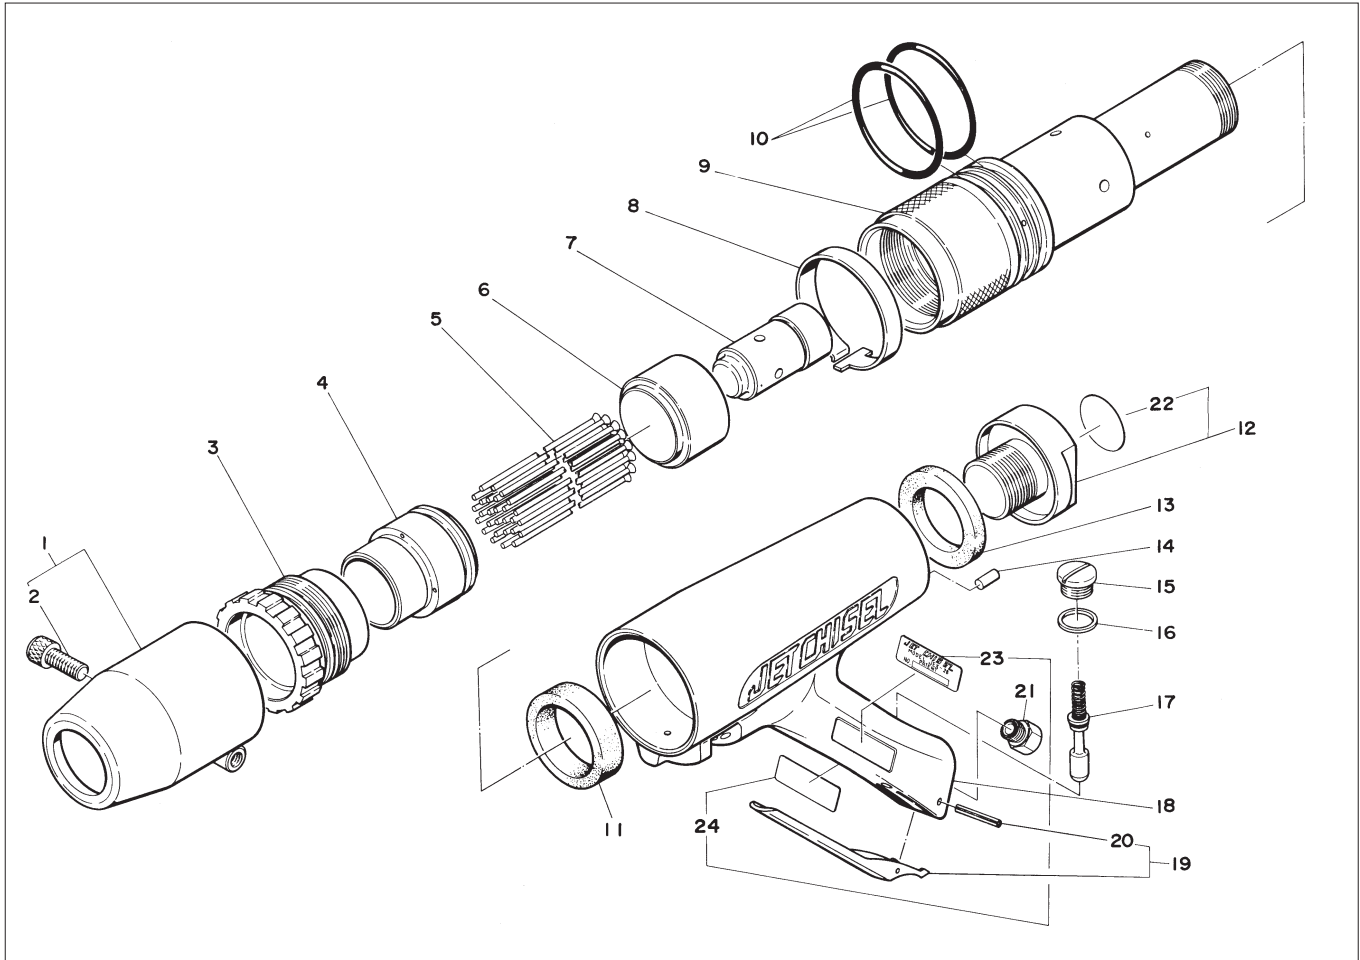

JET CHISEL JEX-28 ASSEMBLY AND PARTS LIST

The parts numbers with () are included in the Ass'y parts written above them.

No.	Part No.	Part Name	Q'ty	Price
1	TA93365	Round Needle Guide Ass'y	1 set	
2	(TP00045)	Hex. Bolt 8 X 25	1	
3	TP01464	Stop Ring	1	
4	TP01461	Needle Supporter – 3mm	1	
5	TP00341	Needles – 3 X 180mm	28	
6	TP00399	Throttle Anvil	1	
7	TP00395	Piston	1	
8	TP01466	Safety Band	1	
9	TP01463	Cylinder	1	
10	TP11993	O-Ring W-4	2	
11	TP01474	Front Washer	1	
12	TA90452	Rear Bolt Ass'y	1 set	
22	(TP01480)	Name Plate	1	
13	TP01475	Rear Washer	1	
14	TP01478	Cylinder Lock Pin	1	

No.	Part No.	Part Name	Q'ty	Price
15	TP00389	Valve Cap	1	
16	TP00388	Valve Packing	1	
17	TA90037	Throttle Valve Ass'y	1 set	
18	TA90410	Housing Sub Ass'y	1 set	
23	(TP01471)	Name Plate JEX-28	1	
24	(TQ02207)	Label CE-Mark	1	
19	TP01557	Throttle Lever	1	
20	(TQ00563)	Spring Pin 3 X 20	1	
21	TQ02349	Reducer M16 X PT3/8	1	

ACCESSORIES

	TP00170	Hex. Wrench Key 6	1	
	TP01499	Needle Supporter – 2mm	1	
	TP00342	Needles – 2 X 180mm	66	
	TP01462	Needle Supporter – 4mm	1	
	TP00402	Needles – 4 X 180mm	14	
	TP16451	Instruction Manual	1	
	TQ02350	Bushing PT3/8 X NPT3/8	1	
	TQ03262	Hose Nipple PT3/8 X 3/8	1	