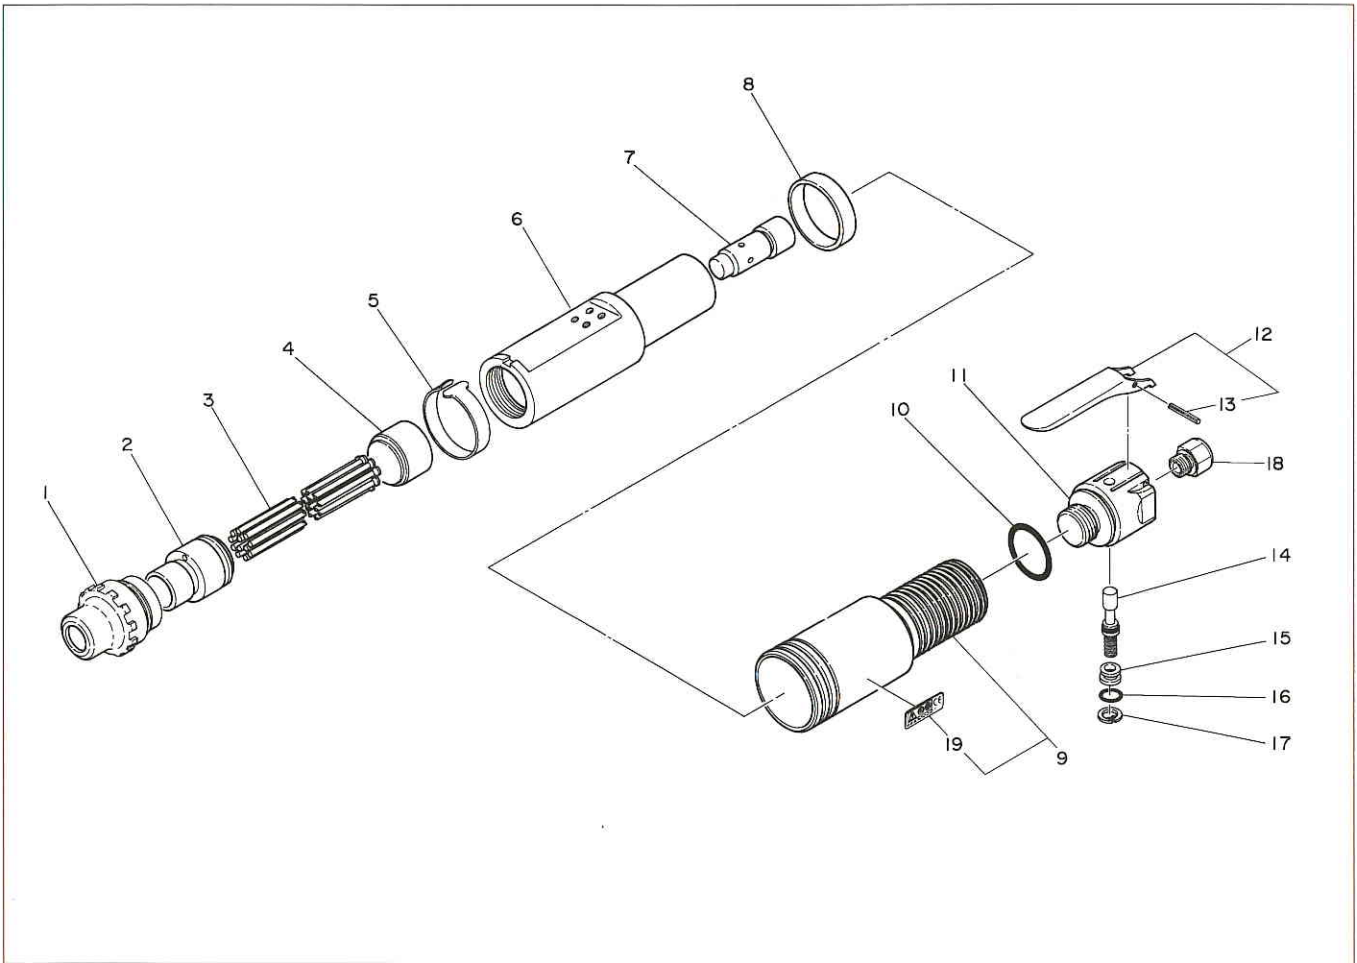

JET CHISEL JT-20 ASSEMBLY AND PARTS LIST

The parts numbers with () are included in the Ass'y parts written above them.

No.	Part No.	Part Name	Q'ty	Price
1	TP14689	Lock Ring	1	
2	TP00337	Needle Supporter ϕ 3	1	
3	—	Needle ϕ 3 \times 180 mm	12	
4	TP00336	Throttle Anvil	1	
5	TP14593	Lock Band	1	
6	TA99176	Cylinder Ass'y	1 set	
7	TP00332	Piston	1	
8	TP15020	Stopper	1	
9	TB01549	Cover Ass'y	1 set	
19	(TQ02207)	Warning Label CE Mark	1	
10	LP12795	O-Ring G-30	1	
11	TP15230	Valve Body	1	

No.	Part No.	Part Name	Q'ty	Price
12	TA96324	Throttle Lever Ass'y	1 set	
13	(TP00327)	Spring Pin 3 \times 25	1	
14	TA98983	Throttle Valve Ass'y	1 set	
15	TP14601	Valve Cap	1	
16	TP14604	O-Ring S-10	1	
17	TP03695	Retaining Ring C-12	1	
18	TQ02349	Bushing M16 \times PT3/8	1	

ACCESSORIES

	—	Needle ϕ 3 \times 180 mm	12	
	TP16451	Instruction Manual	1	
	TQ02350	Bushing PT3/8 \times NPT3/8	1	
	TQ03262	Hose Nipple PT3/8 \times 3/8	1	