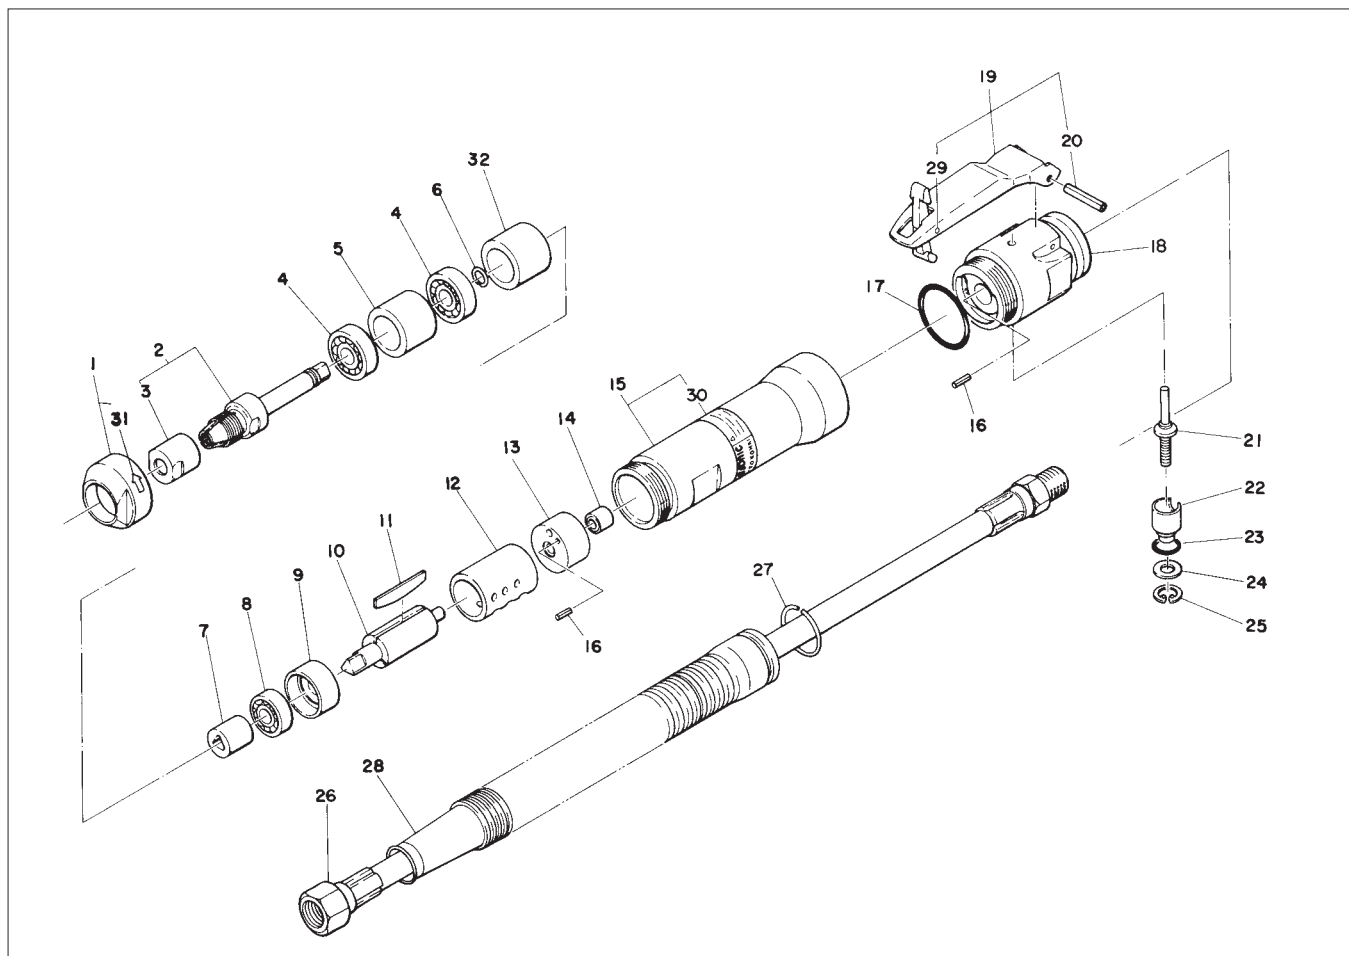

# AIR SONIC L-35C ASSEMBLY AND PARTS LIST

The Part Numbers with ( ) are included in the Ass'y parts written above them.

No.	Part No.	Part Name	Q'ty	Price
1	TB01632	Cap Ass'y	1 set	
31	(TP12437)	Label Roating Direction	1	
2	TB02507	Chuck 6 mm Sub Ass'y	1 set	
	TB02511	Chuck 1/4" Sub Ass'y	1 set	
3	(TP10742)	Chuck Nut	1	
4	FQ00263	Ball Bearing 6900ZZ	2	
5	TQ03266	Collar A	1	
6	TQ03267	Stop Ring	1	
7	TA99920	Joint Ass'y	1 set	
8	TP06386	Ball Bearing 607ZZ	1	
9	TP04936	End Plate B	1	
10	TP11751	Rotor	1	
11	TA9A286	Blade Ass'y (3 pcs.)	1 set	
12	TP04938	Cylinder	1	
13	TP11752	End Plate A	1	
14	TP11753	Needle Bearing	1	
15	TB03149	Housing Ass'y	1 set	
30	(TQ04065)	Label Warning CE Mark	1	
16	TP07006	Spring Pin 2 X 8	2	
17	TP07951	O-Ring S-28	1	
18	TP11755	Valve Body	1	

No.	Part No.	Part Name	Q'ty	Price
19	TB01152	Throttle Lever Ass'y	1 set	
29	(TP05498)	Spring Pin 2 X 16	1	
20	(TP00460)	Spring Pin 3 X 22	1	
21	TA93070	Throttle Valve Ass'y	1 set	
22	TP06325	Adjust Valve	1	
23	TP11997	O-Ring KS-7	1	
24	TP06326	Spacer 6 X 12 X 1.2	1	
25	TP03695	Retaining Ring C-12	1	
26	TA96867	Air Hose Sub Ass'y A 1/4	1 set	
27	TP09153	Stop Ring	1	
28	TQ01664	Exhaust Hose	1	
32	TP11748	Collar	1	

## ACCESSORIES

	TP00475	Single Ended Spanner 14	2	
	TP10471	Mounted Wheel 13 X 13 X 6 X 38	1	
	TQ04067	Instruction Manual	1	
	TQ04068	Instruction Manual (USA)	1	
	TP02236	Bushing PT1/4 X NPT1/4	1	
	TP02804	1/4 X 1/8 Collet Insert	1	
	TP02805	1/4 X 3/16 Collet Insert	1	