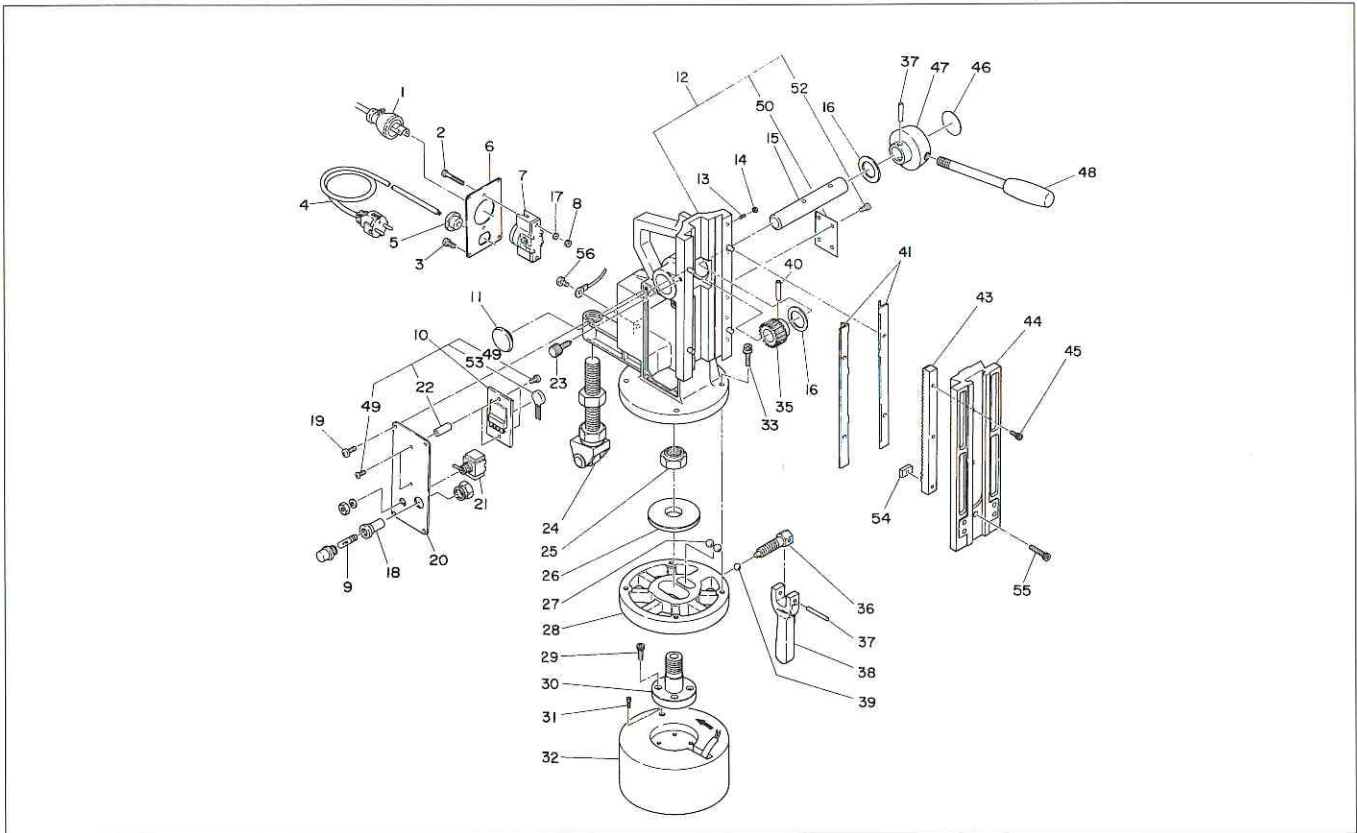

ATRA MASTER M-130A ASSEMBLY AND PARTS LIST

The part numbers with () are included in the Ass'y parts written above them.

No.	Part No.	Part Name	Q'ty	Price
1	AQ03766	Plug	1	
2	TQ00103	Cross-Recessed Pan Head Machine Screw 3X35	2	
3	TQ01526	Cross-Recessed Pan Head Machine Screw 4X10	4	
4	TB01286	Cabtyre Cord Ass'y	1 set	
5	TP08522	Cord Stopper SR-6P-4	1	
6	TQ05617	Connector Installation Plate	1	
7	TQ03765	Receptacle	1	
8	TP00067	Hex. Nut M3	2	
9	TP00053	Neon Lamp	1	
10	TB01119	Printed Circuit Ass'y	1 set	
22	TQ01511	Spacer P-129	2	
49	TP12819	Cross-Recessed Pan Head Machine Screw 4X6	4	
53	TQ01995	Varistor TNR 15G 471K	1	
11	TP12764	Cap	1	
12	TB04538	Body Sub Ass'y	1 set	
50	TQ05592	Plate WARNING	1	
52	TP05136	Drive Rivet No.2X4.8	4	
13	TP02937	Hex. Socket Headless Setscrew 5X20	5	
14	TP02936	Hexagon Nut M5	5	
15	TP12765	Pinion Shaft	1	
16	TP12766	Washer 20.5X34X1	2	
17	TP00245	Spring Washer M3	2	
18	TP00164	Lamp Holder MP-018	1	
19	TP05119	Cross-Recessed Pan Head Machine Screw 5X8	4	
20	TQ05591	Circuit Board	1	
21	TP00054	Switch ET115A12	1	
23	TP02931	Setscrew	1	
24	TA90623	Stabilizer Ass'y	1 set	

No.	Part No.	Part Name	Q'ty	Price
25	TP12183	Hex. Nut M22X1.5 U Nut	1	
26	TP01742	Circular Washer	1	
27	TP00036	Ball 1/2	2	
28	TP08393	Pole Plate	1	
29	TP02601	Hex. Socket Head Bolt 8X10	4	
30	TP12184	Radial Shaft	1	
31	TP00200	Hex. Socket Head Bolt 5X8	1	
32	TA93891	Magnet Sub Ass'y	1 set	
33	TQ03345	Hex. Socket Head Cap Screw 8X25 With Spring Washer	4	
35	TP00009	Pinion	1	
36	TP00138	Cam Shaft	1	
37	TP09853	Spring Pin (Double) 5X34	2	
38	TP00041	Lock Handle	1	
39	TP00037	Ball ϕ 9	1	
40	TP12821	Spring Pin (Double) 5X26	1	
41	TP15622	Slide Plate	2	
43	TQ03713	Rack	1	
44	TP15824	Slide Board	1	
45	TP08646	Hex. Socket Head Bolt 5X14	2	
46	TP02573	Plate NITTO	1	
47	TP02572	Handle Boss	1	
48	TP06370	Handle Knob	3	
54	TP02861	Stopper	1	
55	TQ00873	Hex. Socket Head Bolt 5X22	1	
56	LP08489	Bind Screw 4X6	1	