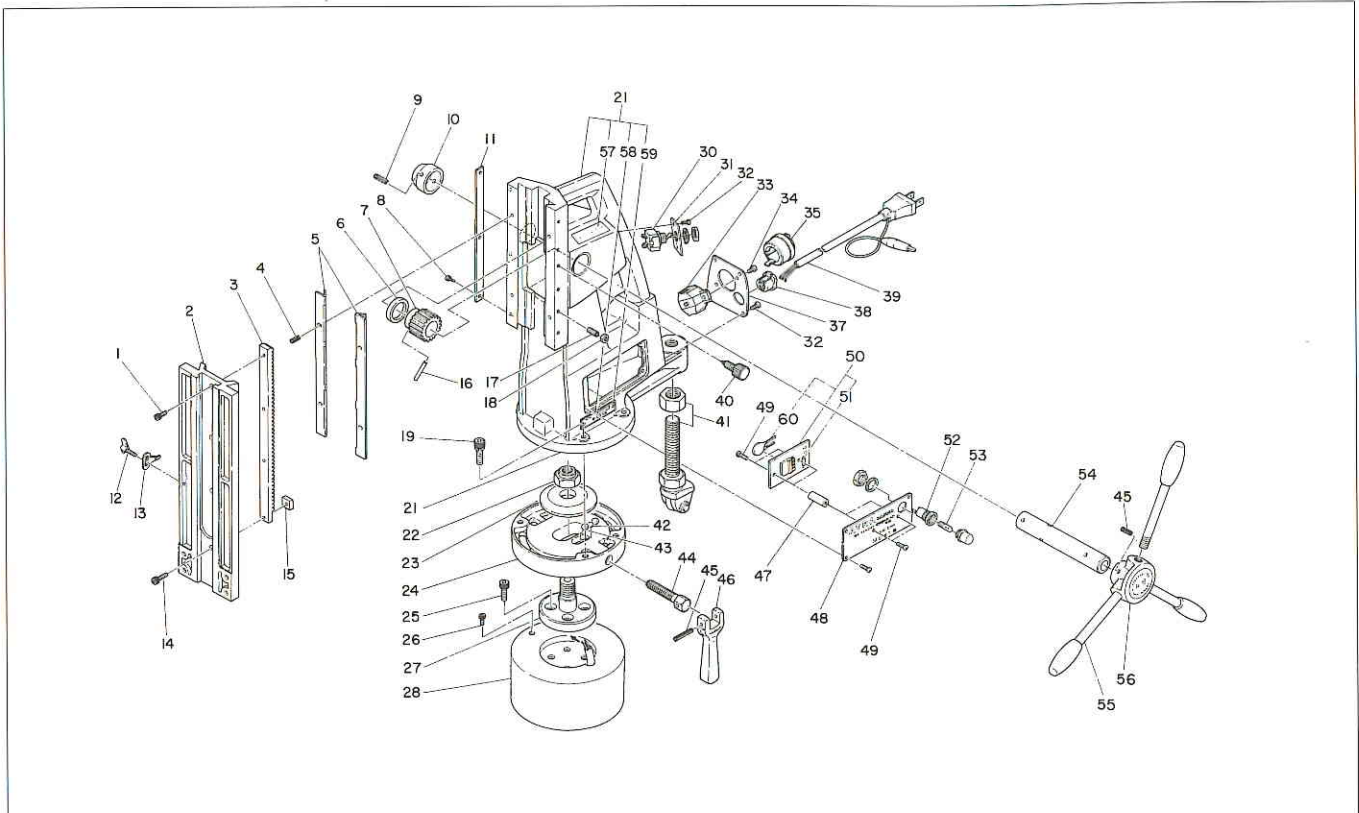

ATRA MASTER M-210B ASSEMBLY AND PARTS LIST

The parts numbers with () are included in the Ass'y parts written above them.

No.	Part No.	Part Name	Q'ty	Price
1	TP01945	Hex. Socket Head Bolt 5X12	3	
2	TP15624	Slide Board	1	
3	TP05045	Rack	1	
4	TP01920	Spring Pinion 3X8	4	
5	TP15622	Slide Plate	2	
6	TP05041	Washer 24.5X36X4	1	
7	TP05040	Pinion	1	
8	TP05136	Rivet #2X4.8	3	
9	TP00043	Spring Pin 5X34	1	
10	TP05043	Stopper	1	
11	TP05038	Scale Plate	1	
12	TP12245	Wing Bolt 4X6	1	
13	TP02611	Indicator	1	
14	TP01934	Hex. Socket Head Bolt 5X18	1	
15	TP02861	Stopper	1	
16	TP13891	Spring Pin (Double) 5X38	1	
17	TP02937	Hex. Socket Headless Setscrew 5X20	5	
18	TP02936	Hexagon Nut M5	5	
19	TQ03345	Hex. Socket Cap Screw 8X25 With Spring Washer	4	
21	TA99444	Body Sub Ass'y	1 set	
22	TP12183	Hex. Nut M22X1.5 U Nut	1	
23	TP01742	Circular Washer	1	
24	TP05048	Pole Plate	1	
25	TP02601	Hex. Socket Head Bolt 8X10	1	
26	TP00200	Hex. Socket Head Bolt 5X8	1	
27	TP12184	Radial Shaft	1	
28	TA93882	Magnet Sub Ass'y	1 set	
30	TP00054	Switch ET115A12	1	
31	TP05053	Switch Nameplate	1	
32	TP02618	Cross-Recessed Pan Head Machine Screw 4X8	10	
33	TP00151	Receptacle	1	

No.	Part No.	Part Name	Q'ty	Price
34	TP00153	Cross-Recessed Pan Head Machine Screw 3X12	2	
35	TP00152	Plug	1	
37	TP12272	Connctor Installation Plate	1	
38	TP01757	Cord Stopper SR-7P-2	1	
39	TA97433	Power Cord Ass'y	1 set	
40	TP02931	Setscrew	1	
41	TA90623	Stabilizer Ass'y	1 set	
42	TP00037	Ball ϕ 9	1	
43	TP00036	Ball 1/2	2	
44	TP00138	Cam Shaft	1	
45	TP09853	Spring Pin (Double) 5X34	2	
46	TP00041	Lock Handle	1	
47	TQ01510	Spacer P-125	2	
48	TQ01520	Circuit Board	1	
49	TP00056	Cross-Recessed Pan Head Machine Screw 3X6	4	
50	TB01397	Printed Circuit Ass'y	1 set	
51	TP04724	Resistor 390k Ω 1/4W	1	
52	TP00271	Lamp Holder MP-020	1	
53	TP00053	Neon Lamp	1	
54	TP05039	Pinion Shaft	1	
55	TP00118	Handle Konb	3	
56	TP05042	Handle Boss	1	
57	TQ01995	Varistor TNR 15G 471k	1	