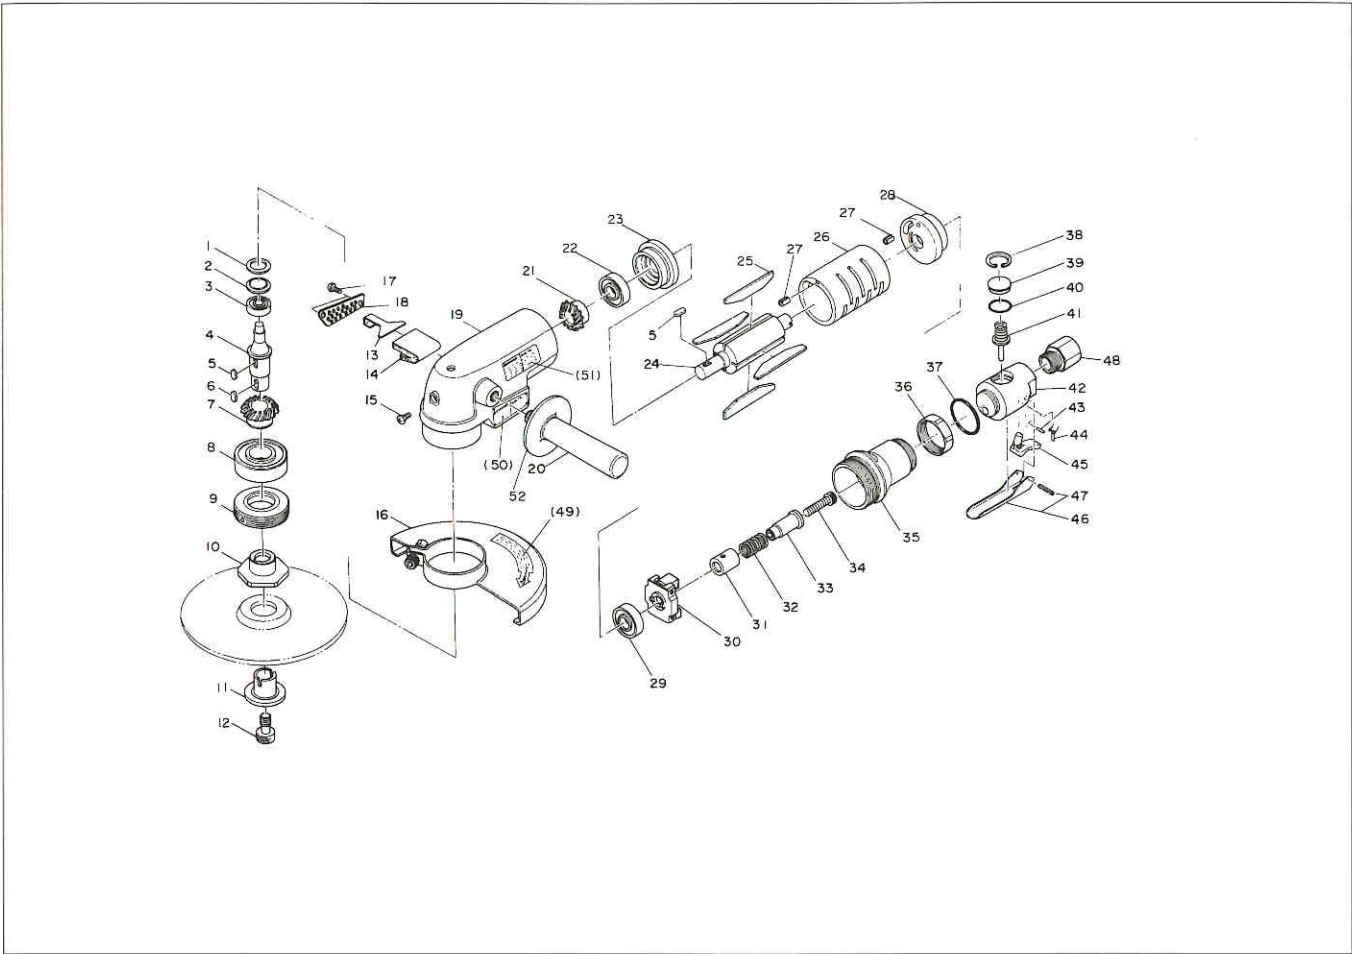

MYTON MAG-70 ASSEMBLY AND PARTS LIST

The part numbers with () are included in the Ass'y parts written above them.

| No. | Part No. | Part Name | Q'ty | Price |
|-----|-----------|--------------------------------------|-------|-------|
| 1 | TP11687 | Packing | 1 | |
| 2 | TP11685 | Bearing Cover | 1 | |
| 3 | TP00468 | Ball Bearing 608ZZ | 1 | |
| 4 | TP11708 | Spindle | 1 | |
| 5 | TP00502 | Parallel Key Both Ends Round 4X4X9.5 | 2 | |
| 6 | TP09933 | Parallel Key Both Ends Round 4X4X12 | 1 | |
| 7 | TP11709 | Gear | 1 | |
| 8 | TP11707 | Ball Bearing 6304ZZ | 1 | |
| 9 | TA97016 | Bearing Set Screw Ass'y | 1 set | |
| 10 | TQ00772 | Driving Flange | 1 | |
| 11 | TQ00771 | Outer Flange | 1 | |
| 12 | TP11688 | Wheel Lock Bolt | 1 | |
| 13 | TP12260 | Filter Support | 1 | |
| 14 | TP12261 | Filter | 1 | |
| 15 | TP06715 | Raised Countersunk Head Screw 5X8 | 1 | |
| 16 | TB01700 | Wheel Guard Ass'y | 1 set | |
| 49 | (TQ02357) | Label Warning for Wheel Guard | 1 | |
| 17 | TP02618 | Pan Head Screw 4X8 | 2 | |
| 18 | TP11691 | Exhaust Cover | 1 | |
| 19 | TB01706 | Housing Sub Ass'y | 1 set | |
| 50 | (TQ02384) | Name Plate MAG-70 | 1 | |
| 51 | (TQ02385) | Label Warning CE Mark B | 1 | |
| 20 | TA90586 | Side Handle Ass'y | 1 set | |
| 52 | TQ02387 | Grip Guard B | 1 | |
| 21 | TP11694 | Pinion | 1 | |
| 22 | TP11701 | Ball Bearing 6201DD | 1 | |
| 23 | TP11700 | End Plate B | 1 | |
| 24 | TP11697 | Rotor | 1 | |
| 25 | TA9A292 | Blade Ass'y (4 pcs.) | 1 set | |