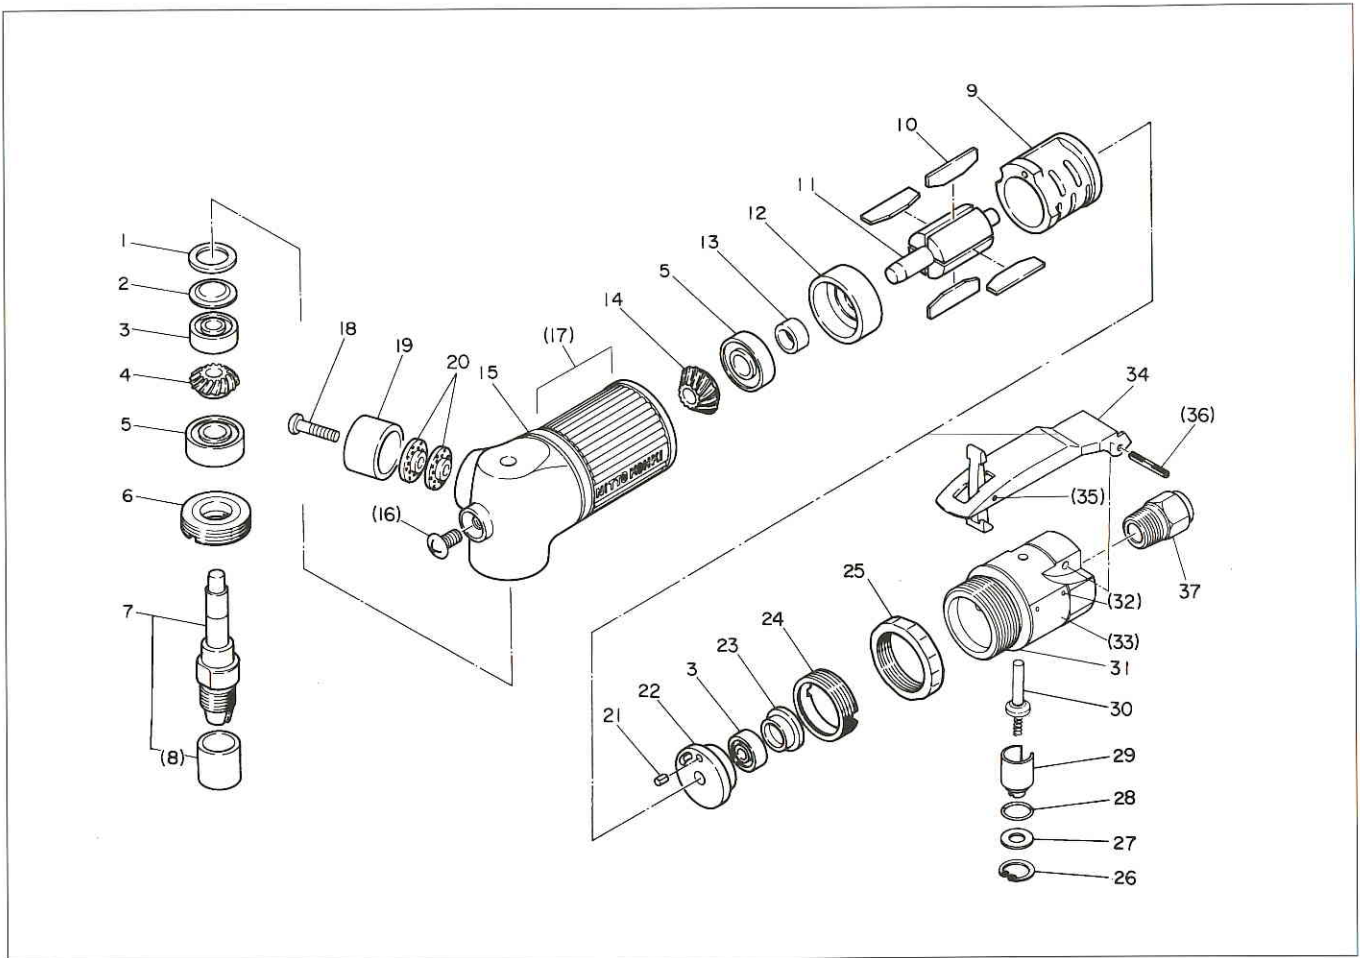

MYTON MAS-20B ASSEMBLY AND PARTS LIST

The part numbers with () are included in the Ass'y parts written above them.

No.	Part No.	Part Name	Q'ty	Price
1	TP10826	Packing	1	
2	TP10100	Bearing Cover	1	
3	TP03933	Ball Bearing 606ZZ	2	
4	TP14225	Gear	1	
5	TP00468	Ball Bearing 608ZZ	2	
6	TA98808	Bearing Set Screw Ass'y	1 set	
7	TA99058	Chuck Sub Ass'y	1 set	
8	(TP10742)	Chuck Nut	1	
9	TP14222	Cylinder	1	
10	TA9A295	Blade Ass'y (4 pcs.)	1 set	
11	TP14224	Rotor	1	
12	TP14931	End Plate B	1	
13	TP06322	Space 8×11×3	1	
14	TP14221	Pinion	1	
15	TB01252	Housing Ass'y	1 set	
16	(TP06715)	Cross-recessed Oral Countersunk Head Machine Screw 5×8	1	
17	(TQ01767)	Name Plate MAS-20B	1	
18	TP15164	Cross-recessed Pan Head Machine Screw 4×16	1	
19	TP14227	Exhaust Cover	1	
20	TP14228	Exhaust Plate	2	

No.	Part No.	Part Name	Q'ty	Price
21	TP00496	Spring Pin 2.5×6	1	
22	TP10109	End Plate A	1	
23	TP10110	Cap	1	
24	TP10098	Lock Nut	1	
25	TP03468	Lock Ring	1	
26	TP03695	Retaining Ring C-12	1	
27	TP06326	Spacer 6×12×1.2	1	
28	TP11997	O-Ring KS-7	1	
29	TP06325	Adjust Valve	1	
30	TA93070	Throttle Valve Ass'y	1 set	
31	TB01395	Valve Body Sub Ass'y	1	
32	(TQ00658)	Drive Screw 1.85×3.2	4	
33	(TQ01993)	Warning Label	1	
34	TB01152	Throttle Lever Ass'y	1 set	
35	(TP05498)	Spring Pin 2×16	1	
36	(TP00460)	Spring Pin 3×22	1	
37	TP02236	Reducer PT 1/4×NPT 1/4	1	

ACCESSORIES

	TP00475	Single Ended Spanner 14	2	
	TP02380	Hose Nipple NPT 1/4×3/8	1	
	TQ00649	Eye Protection	1	
	TQ01770	Instruction Manual	1	