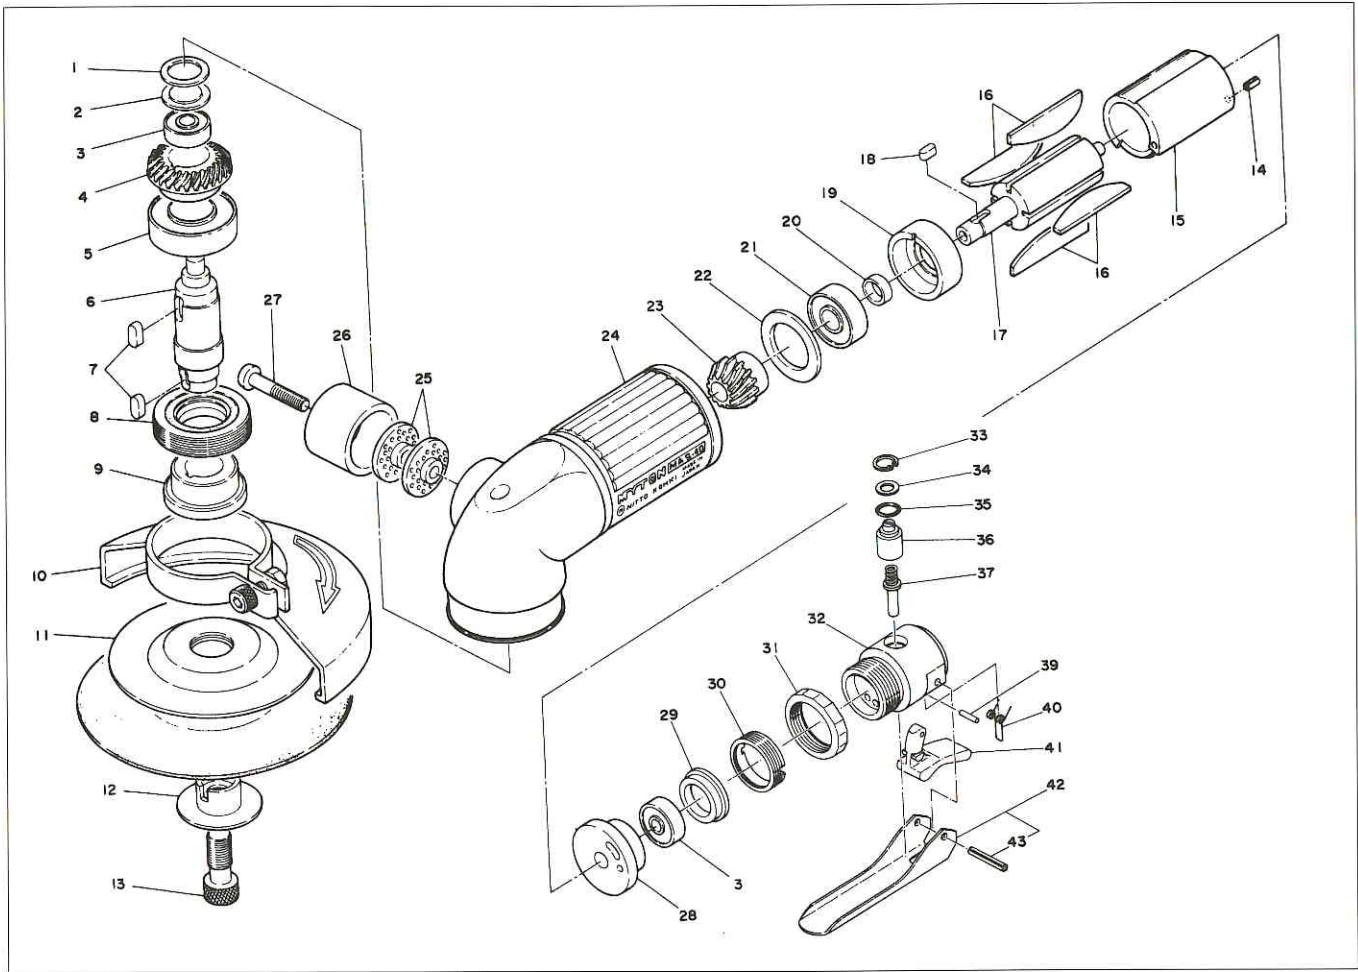

MYTON MAS-40 ASSEMBLY AND PARTS LIST

The part numbers with () are included in the Ass'y parts written above them.

No.	Part No.	Part Name	Q'ty	Price
1	TP10826	Packing	1	
2	TP10100	Bearing Cover	1	
3	TP03933	Ball Bearing 606ZZ	2	
4	TP10116	Gear	1	
5	TP00539	Ball Bearing 6002ZZ	1	
6	TP14933	Spindle	1	
7	TP00502	Sunk Key 4×4×9.5	2	
8	TA91054	Bearing Set Screw Ass'y	1 set	
9	TP10213	Lock Plate	1	
10	TA99145	Wheel Guard Ass'y	1 set	
11	TP14948	Sanding Pad	1	
12	TP14944	Disc Lock ϕ 16	1	
13	TP09932	Disk Lock Bolt	1	
14	TP00496	Spring Pin 2.5×6	1	
15	TP06121	Cylinder	1	
16	TA9A287	Blade Ass'y (4 pcs.)	1 set	
17	TP14932	Rotor	1	
18	TP10107	Sunk Key 3×3×8	1	
19	TP14931	End Plate B	1	
20	TP06322	Spacer 3×11×3	1	
21	TP00468	Ball Bearing 608ZZ	1	
22	TP10101	Spacer 19×28×2	1	
23	TP10113	Pinion	1	
24	TA99150	Housing Ass'y	1 set	

No.	Part No.	Part Name	Q'ty	Price
25	TP14040	Silencer Plate	2	
26	TP14041	Exhaust Cover	1	
27	LP08450	Cross-recessed Pan Head Machine Screw 5×25	1	
28	TP10109	End Plate A	1	
29	TP10110	Cap	1	
30	TP10098	Lock Nut	1	
31	TP03468	Lock Ring	1	
32	TP15211	Valve Body	1	
33	TP03695	Retaining Ring C-12	1	
34	TP06326	Spacer 6×12×1.2	1	
35	TP11997	O-Ring KS-7	1	
36	TP06325	Adjust Valve	1	
37	TA99300	Valve Stem Ass'y	1 set	
39	TP09434	Spring Pin 2×12	1	
40	TP14340	Torsion Coil Spring	1	
41	TP14339	Lock Lever	1	
42	TA96253	Throttle Lever Ass'y	1 set	
43	(TP01921)	Spring Pin 3×18	1	

ACCESSORIES

	TP00474	Single Ended Spanner 17	1	
	TP00170	Hexagon Wrench Key 6	1	
	TP02236	Reducer PT1/4×NPT 1/4	1	
	TP02380	Hose Nipple NPT1/4×3/8	1	