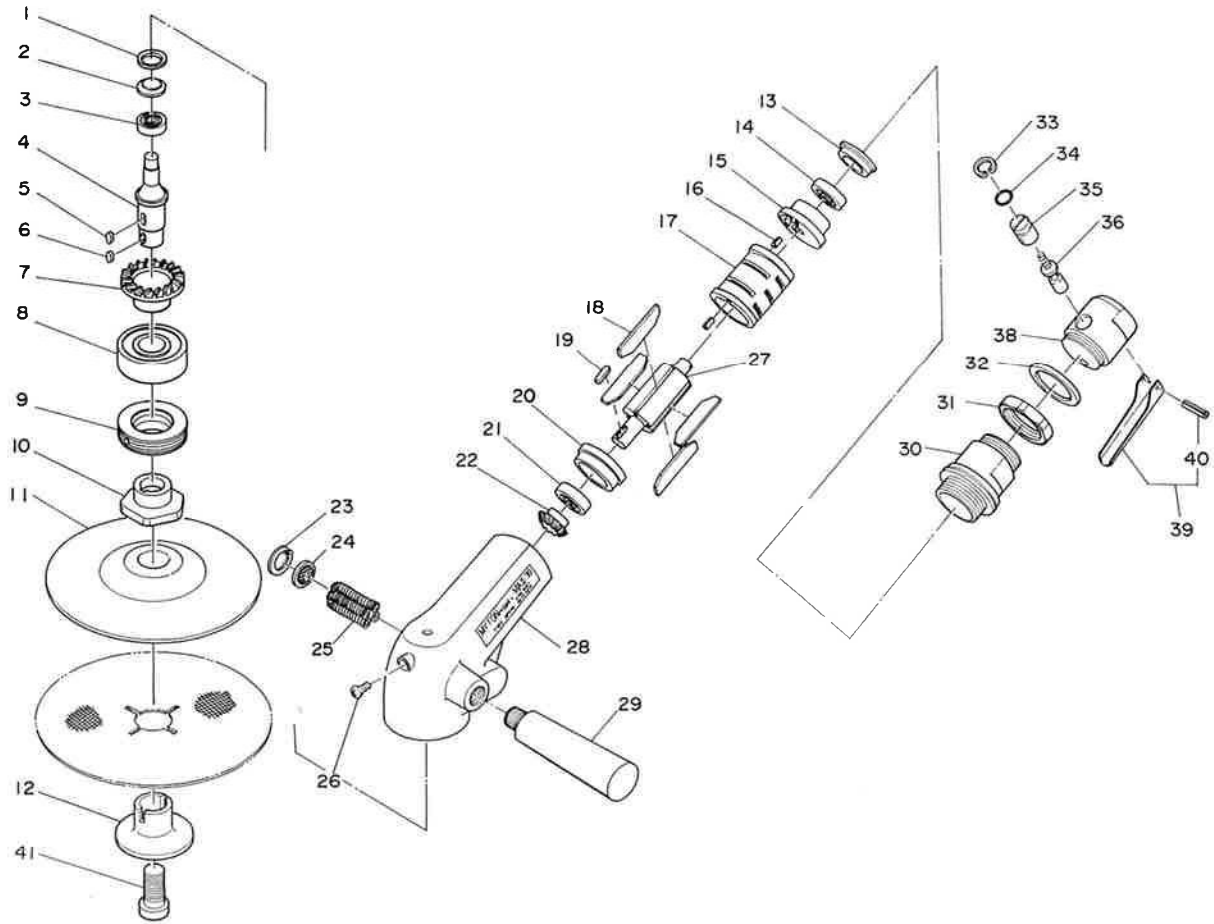

7. Myton (MAS-70) Assembly and Parts List

No.	Parts No.	Parts Name	Q'ty	Price
1	TP11687	Packing	1	
2	TP11685	Bearing Cover	1	
3	TP00468	Ball Bearing 608ZZ	1	
4	TP11708	Spindle	1	
5	TP00502	Sunk Key 4 x 4 x 9.5	1	
6	TP09933	Sunk Key 4 x 4 x 12	1	
7	TP11788	Gear	1	
8	TP11707	Ball Bearing 6304ZZ	1	
9	TA97016	Bearing Set Screw Ass'y	1 set	
10	TP11686	Lock Plate	1	
11	TP03856	7" Sanding Disk Pat	1	
12	TQ00383	Disk Lock	1	
13	TP11787	Cap	1	
14	TP06242	Ball Bearing 629ZZ	1	
15	TP11774	End Plate A	1	
16	TP04061	Spring Pin 3 x 6	2	
17	TP11775	Cylinder	1	
18	TA9A291	Blade Ass'y (4 pcs/set)	1 set	
19	TP10130	Sunk Key 3 x 3 x 10	1	
20	TP11778	End Plate B	1	
21	TP11779	Ball Bearing 629DD	1	
22	TP11773	Pinion	1	
23	TP10127	Retaining Ring C-20	1	

No.	Parts No.	Parts Name	Q'ty	Price
24	TP01658	Filter	1	
25	TA96013	Filter Ass'y	2 sets	
26	TP06715	Cross-recessed Oval Countersunk Head Machine Screw 5 x 8	1	
27	TP11776	Rotor	1	
28	TP11772	Housing	1	
29	TA90586	Subhandle Ass'y	1 set	
30	TP17447	Adaptor	1	
31	TP17452	Lock Ring	1	
32	TP17445	O Ring S-35.5	1	
33	TP03473	Retaining Ring C-14	1	
34	TP11992	O Ring KS-9	1	
35	TP04394	Adjust Valve	1	
36	TA96334	Throttle Valve Ass'y	1 set	
38	TP04393	Valve Body	1	
39	TA96253	Throttle Lever Ass'y	1 set	
40	TP01921	Spring Pin 3 x 18	1	
41	TP11688	Hexagon Socket Head Bolt 12 x 25	1	
	TP00864	Reducer M16 x NPT 3/8	1	
	TP01355	Hose Nipple NPT 3/8 x 3/8	1	
	TP11723	Hexagon Wrench Key 10	1	
	TP11724	Single Ended Spanner 41	1	