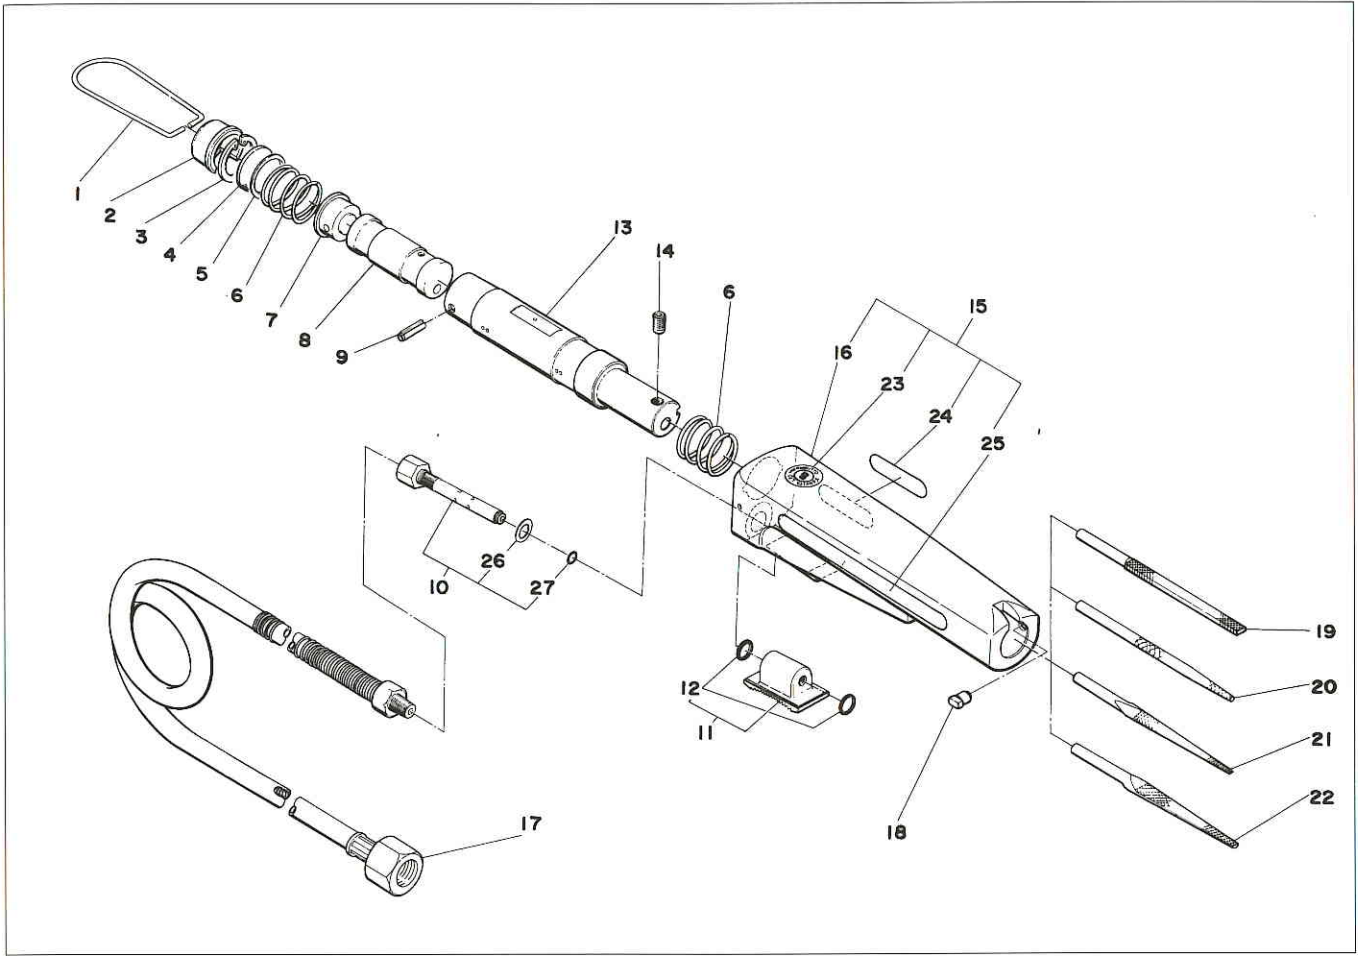

SUPER HAND SH-100A ASSEMBLY AND PARTS LIST

The Part Numbers with () are included in the Ass'y parts written above them.

No.	Part No.	Part Name	Q'ty	Price
1	TP06496	Hanger	1	
2	TP04685	Cap	1	
3	TP04684	Retaining Ring C-22	1	
4	TP16605	Filter	1	
5	TP17352	Spacer	1	
6	TP04682	Spring	2	
7	TP04680	Plug	1	
8	TP08344	Piston	1	
9	TP01617	Spring Pin 4X20	1	
10	TA91757	Valve Nipple Ass'y	1 set	
26	(TP04690)	O-Ring S-5	1	
27	(TP11122)	Washer 10X13X0.8	1	
11	TA91758	Valve Ass'y	1 set	
12	(TP12002)	O-Ring AS 568A-011	2	
13	TP08343	Cylinder	1	
14	TP06141	Hex. Socket Set Screw 6X6	1	

No.	Part No.	Part Name	Q'ty	Price
15	TB01784	Housing Ass'y	1 set	
16	(TP16604)	Housing	1	
23	(TP04218)	Name Plate	1	
24	(TP09746)	Label SH-100A	1	
25	(TQ02404)	Warning Label SH-100A	1	
17	TA92035	Hose A Sub Ass'y A	1 set	
18	TP05818	Guide Key	1	
19	TP00703	Flat Basted File SF-13	1	
20	TP00700	Rat Tail File SF-10	1	
21	TP00701	Triangular Taper File SF-11	1	
22	TP00702	Half Rounded File (Rat Tail/ Double Cut) SF-12	1	